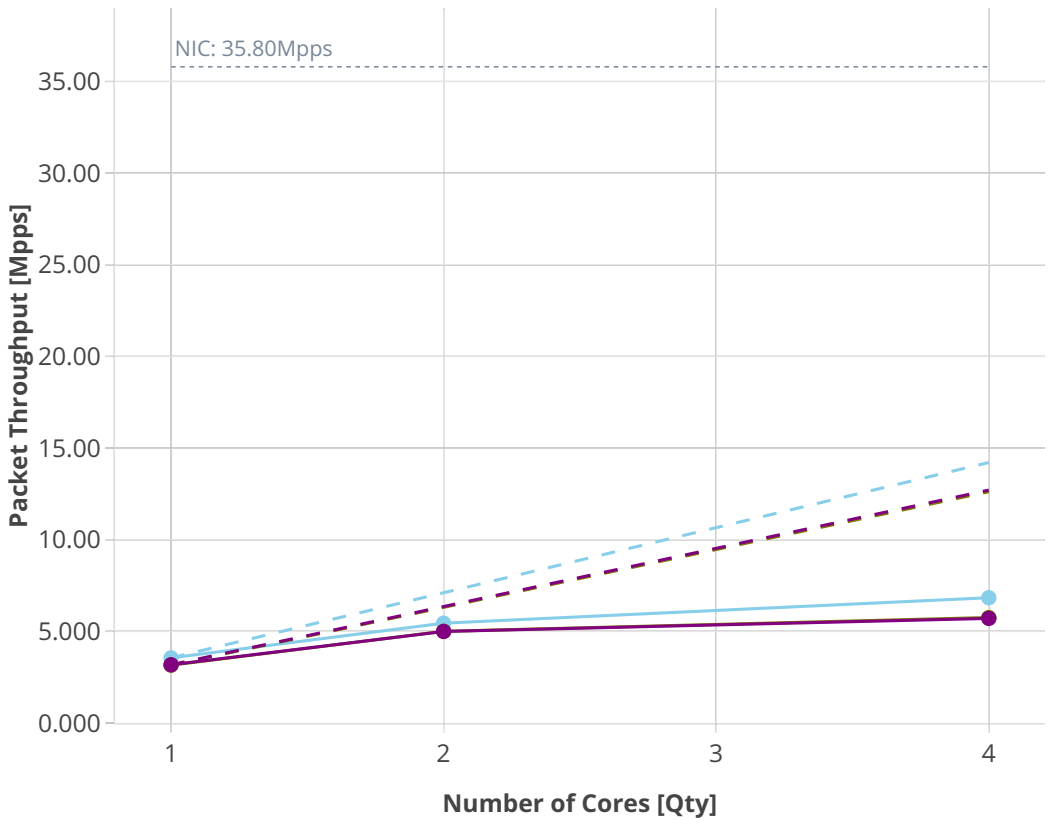

Speedup Multi-core: 3n-skx-xxv

--- Perfect — Measured ... Limit

● ethip4vxlan-l2bdbasemaclrn-eth-iacldstbase-noacl-2vhostvr1024-1vm
● ethip4vxlan-l2bdbasemaclrn-eth-iacldstbase-aclpermit-2vhostvr1024-1vm
● ethip4vxlan-l2bdbasemaclrn-eth-iacldstbase-aclpermitreflect-2vhostvr1024-1vm