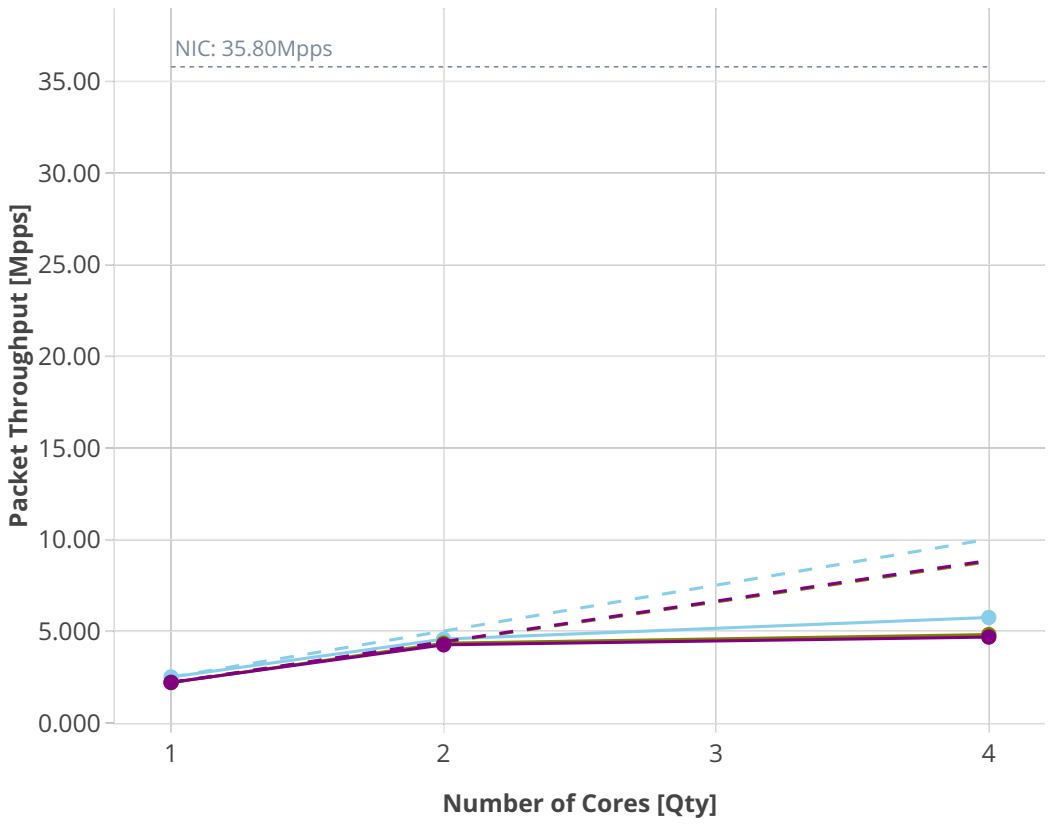

Speedup Multi-core: 3n-skx-xxv

- Perfect
- Measured
- ... Limit
- ethip4vxlan-l2bdbasemaclrn-eth-iacldstbase-noacl-2vhostvr1024-1vm
- ethip4vxlan-l2bdbasemaclrn-eth-iacldstbase-aclpermit-2vhostvr1024-1vm
- ethip4vxlan-l2bdbasemaclrn-eth-iacldstbase-aclpermitreflect-2vhostvr1024-1vm