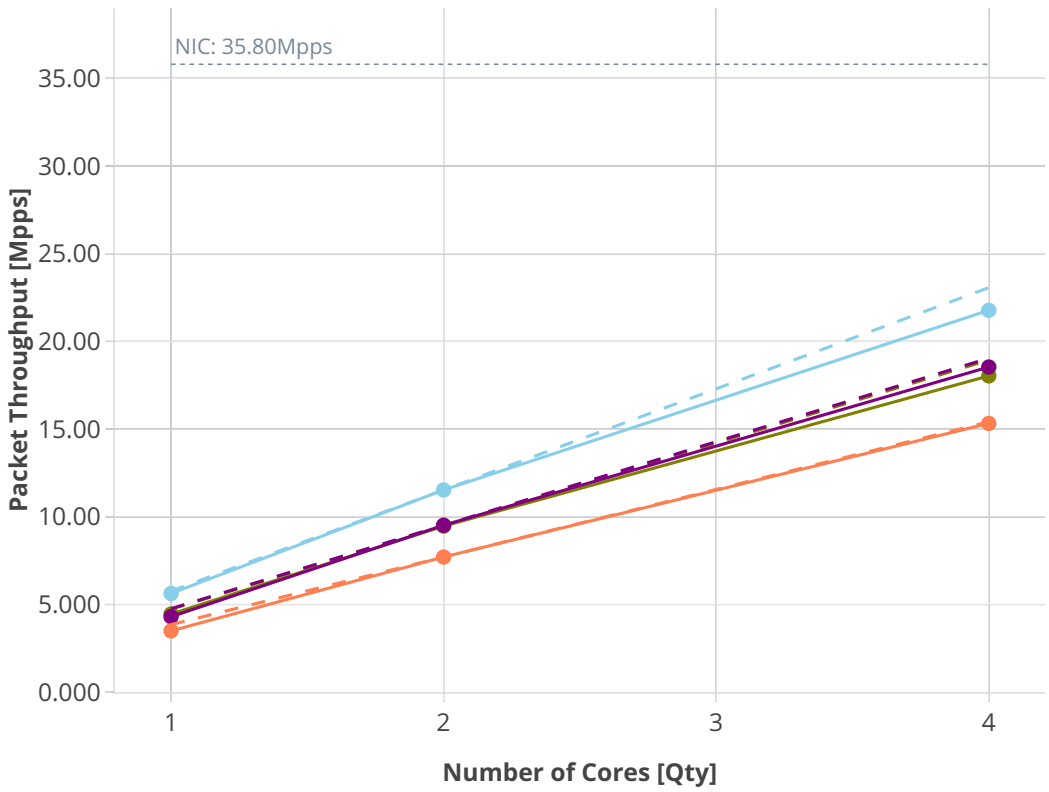

Speedup Multi-core: 3n-skx-x710-6

6Gb link bonding-vhost base40e-vpp-pdr

- Perfect
- Measured
- ... Limit
- 1bvpplacp-dot1q-l2xcbase-eth-2vhostvr1024-1vm-vppl2xc
- 1bvpplacp-dot1q-l2bdbasemaclrn-eth-2vhostvr1024-1vm-vppl2xc
- 2bvpplacp-dot1q-l2xcbase-eth-2vhostvr1024-1vm-vppl2xc
- 2bvpplacp-dot1q-l2bdbasemaclrn-eth-2vhostvr1024-1vm-vppl2xc