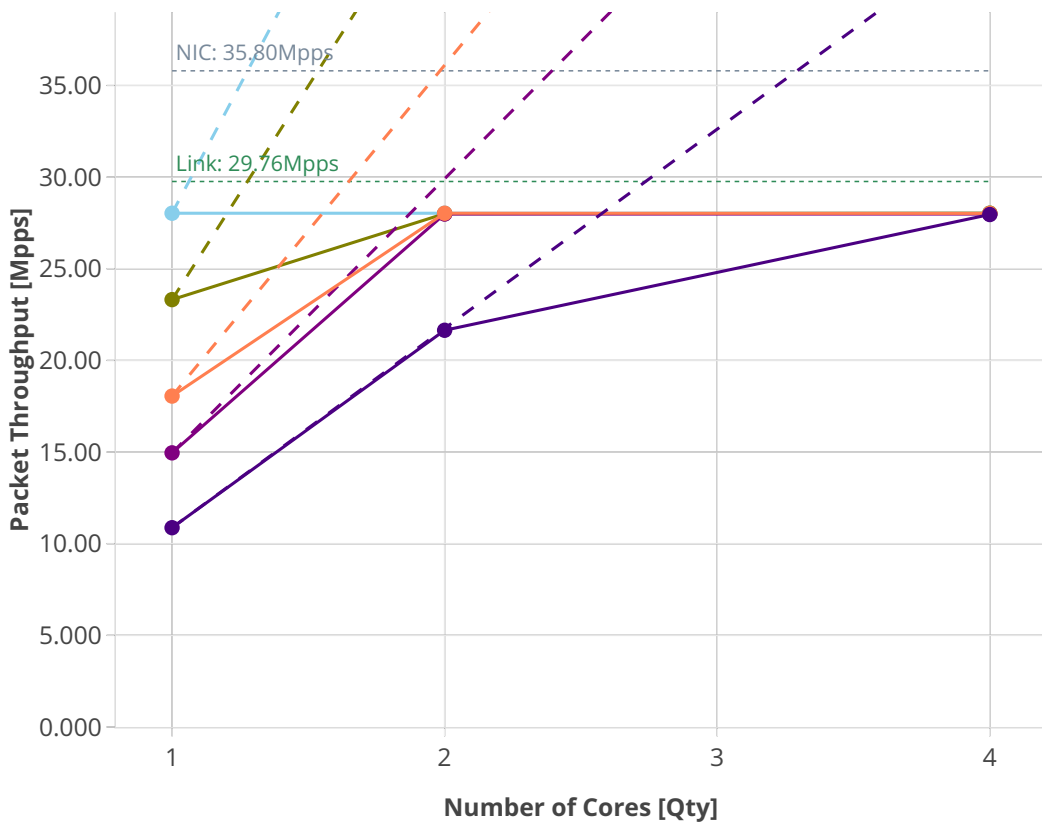

Speedup Multi-core: 3n-skx-x710

40-l2-switching-base scale avf-l40e-pdr

- Perfect
- Measured
- ... Limit
- avf-eth-l2xcbase
- avf-eth-l2bdbasemaclrn
- dot1q-l2bdbasemaclrn
- eth-l2bdbasemaclrn
- eth-l2bdscale1mmaclrn