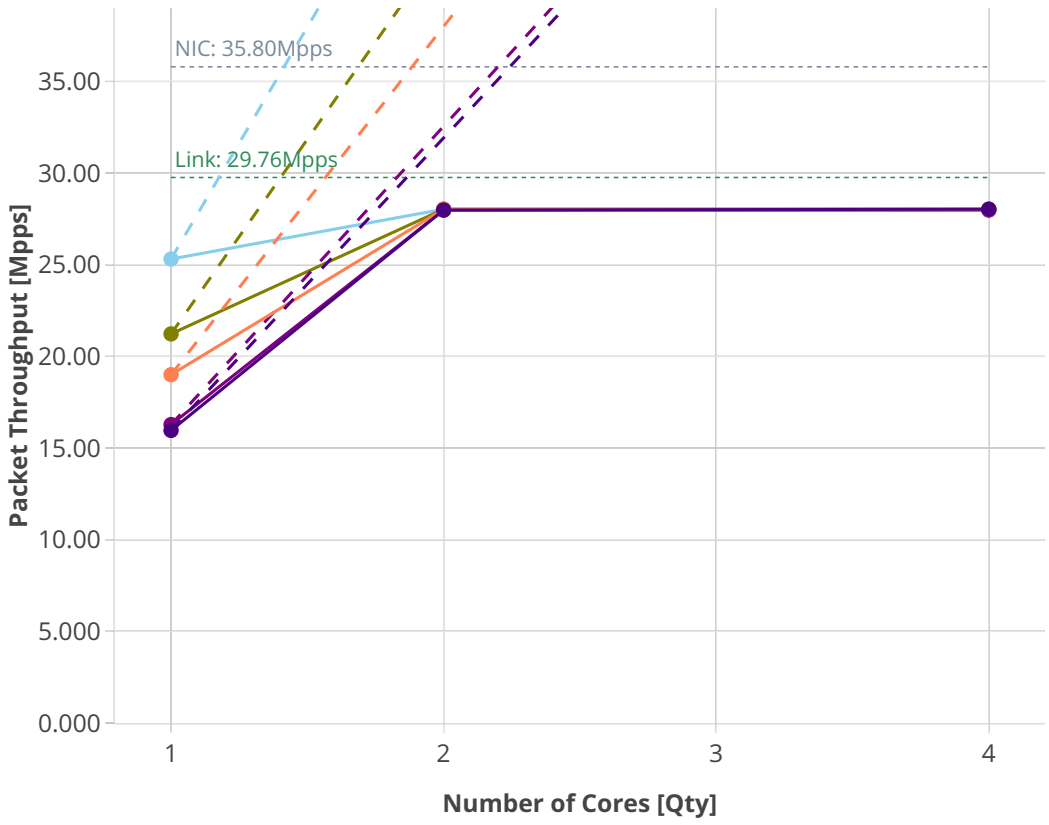

# Speedup Multi-core: 3n-skx-x710

- Perfect
- Measured
- ... Limit
- avf-eth-ip4base
- avf-ethip4-ip4scale2m
- dot1q-ip4base
- ethip4-ip4base
- ethip4-ip4scale2m