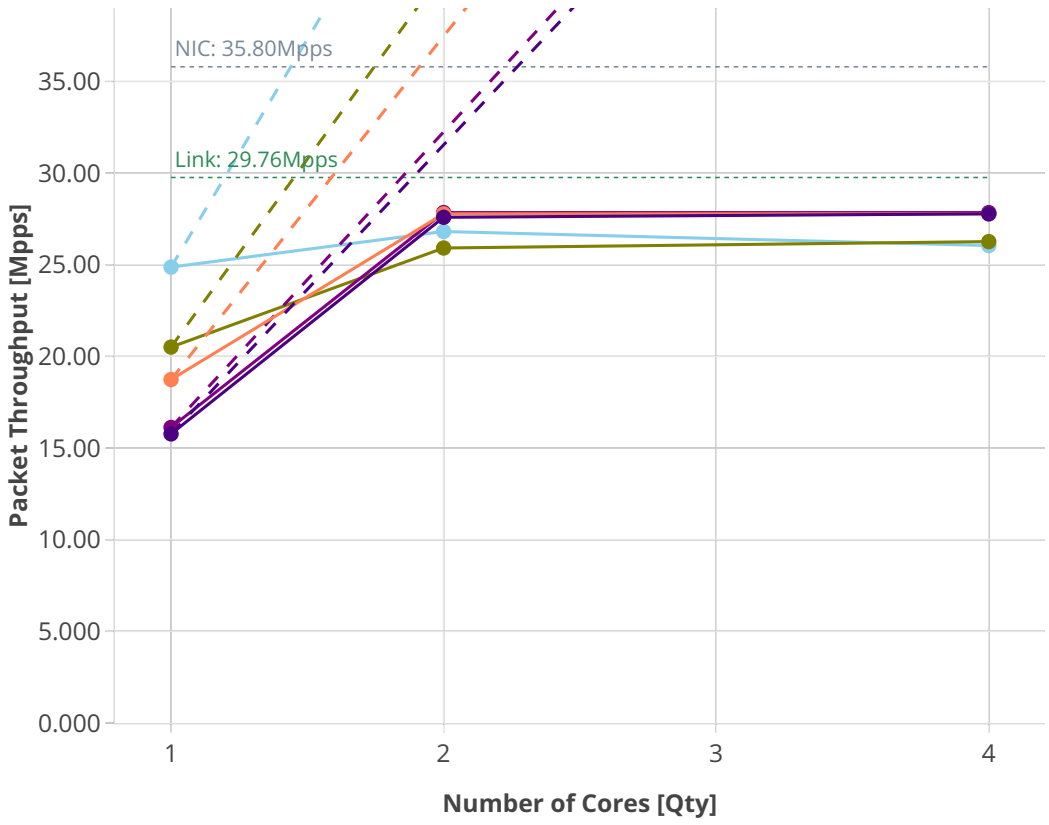

Speedup Multi-core: 3n-skx-x710

- Perfect — Measured ... Limit
- avf-eth-ip4base
 - dot1q-ip4base
 - ethip4-ip4scale2m
 - avf-ethip4-ip4scale2m
 - ethip4-ip4base