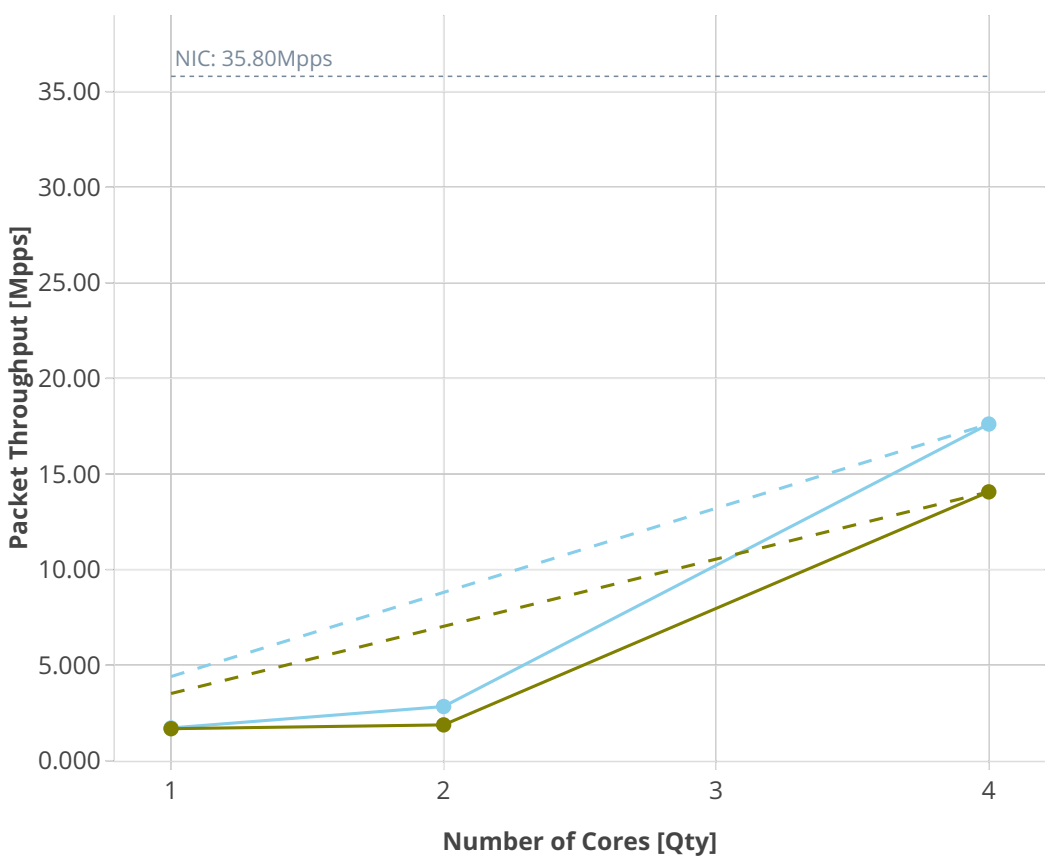

# Speedup Multi-core: 3n-hsw

xi/10-040-vhost-base-140e-vpp-hdr

--- Perfect    — Measured    ... Limit

● eth-l2xcbase-eth-2vhostvr1024-1vm-vppl2xc

● ethip4-ip4base-eth-2vhostvr1024-1vm-vppip4