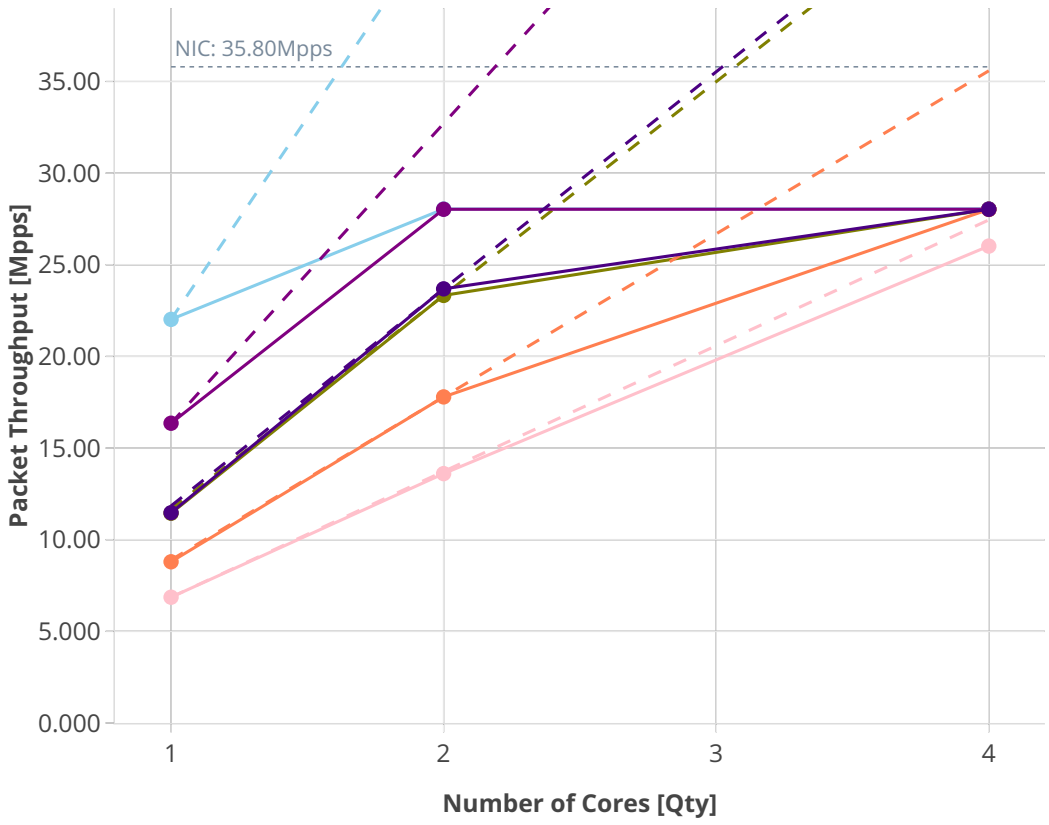

Speedup Multi-core: 3n-hsw-xl710-64b-2switching-base-scale-i40e-pd

- Perfect
- Measured
- ... Limit
- eth-l2patch
- eth-l2xcbase
- eth-l2bdbasemaclrn
- dot1q-l2xcbase
- dot1q-l2bdbasemaclrn
- eth-l2bdscale1mmaclrn