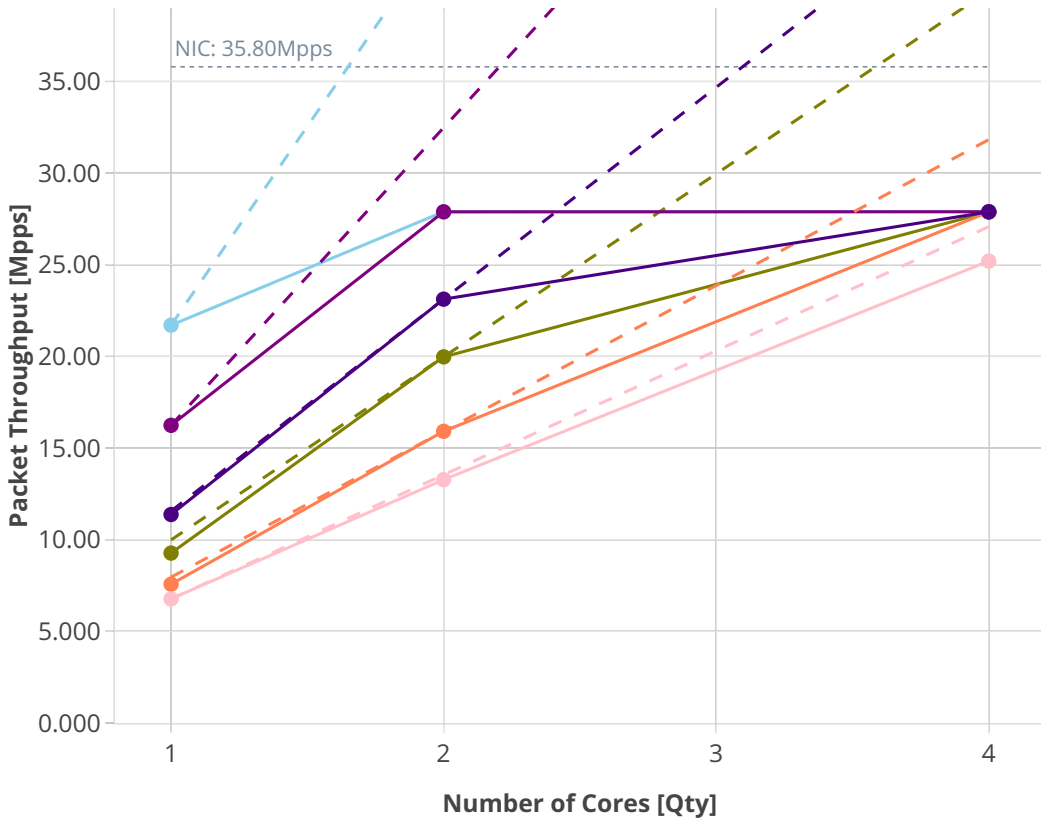

Speedup Multi-core: 3n-hsw-xl7

- Perfect — Measured ... Limit
- eth-l2patch
 - eth-l2xcbase
 - eth-l2bdbasemaclrn
 - dot1q-l2xcbase
 - dot1q-l2bdbasemaclrn
 - eth-l2bdscale1mmaclrn