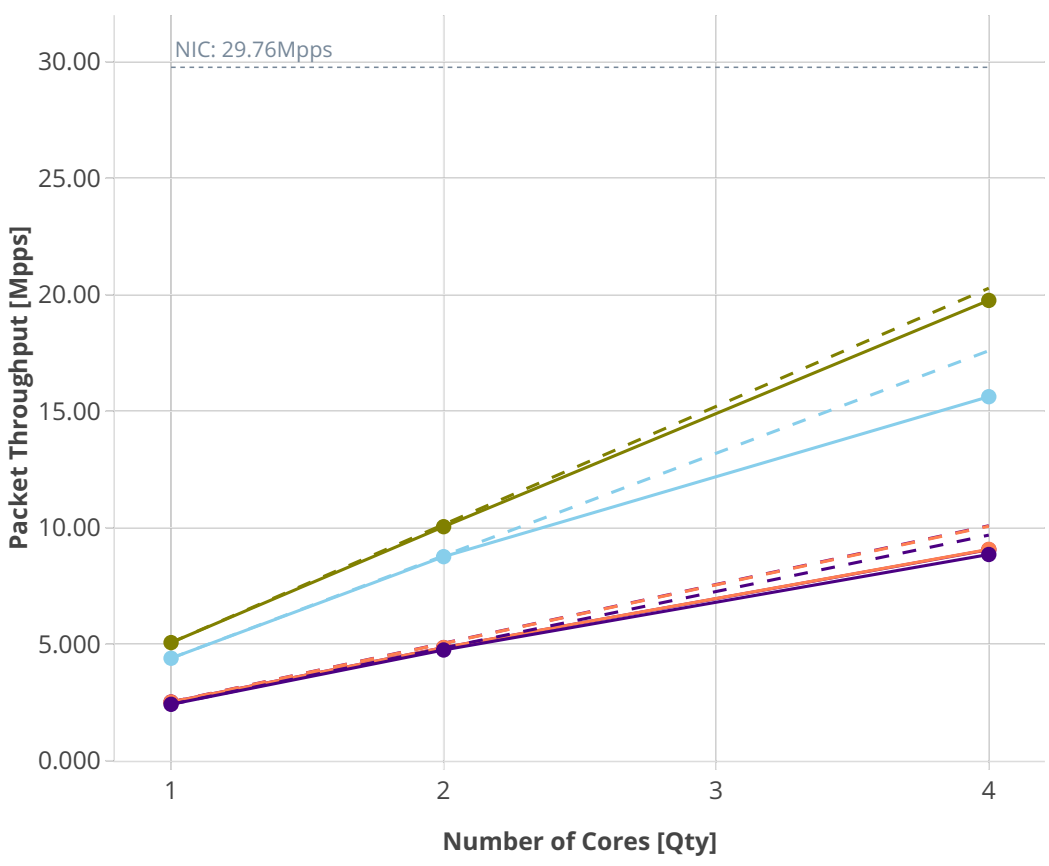

Speedup Multi-core: 3n-dnv-x553

- - Perfect — Measured ... Limit

● dot1q-ip6base ● ethip6-ip6base ● ethip6-ip6scale20k

● ethip6-ip6scale200k ● ethip6-ip6scale2m