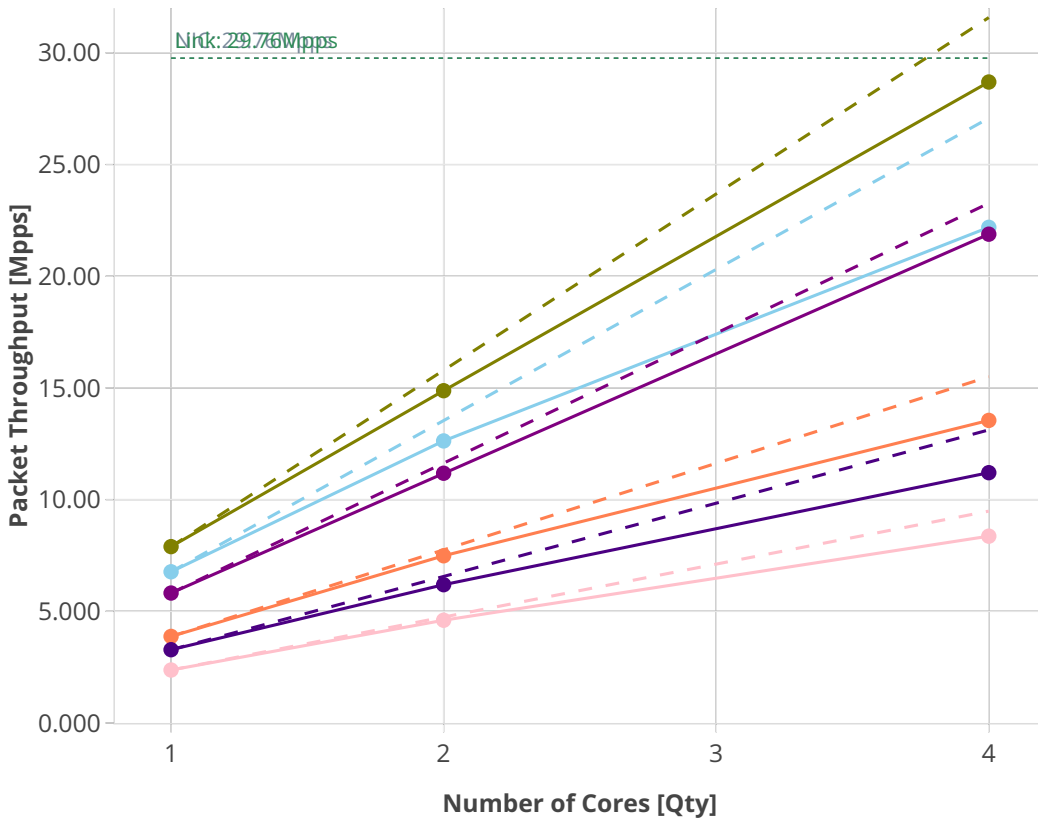

Speedup Multi-core: 3n-dnv-x553

046-l2switching-base-scale-ixgbe-pdr-tsa

Limit: 29.76 Mpps