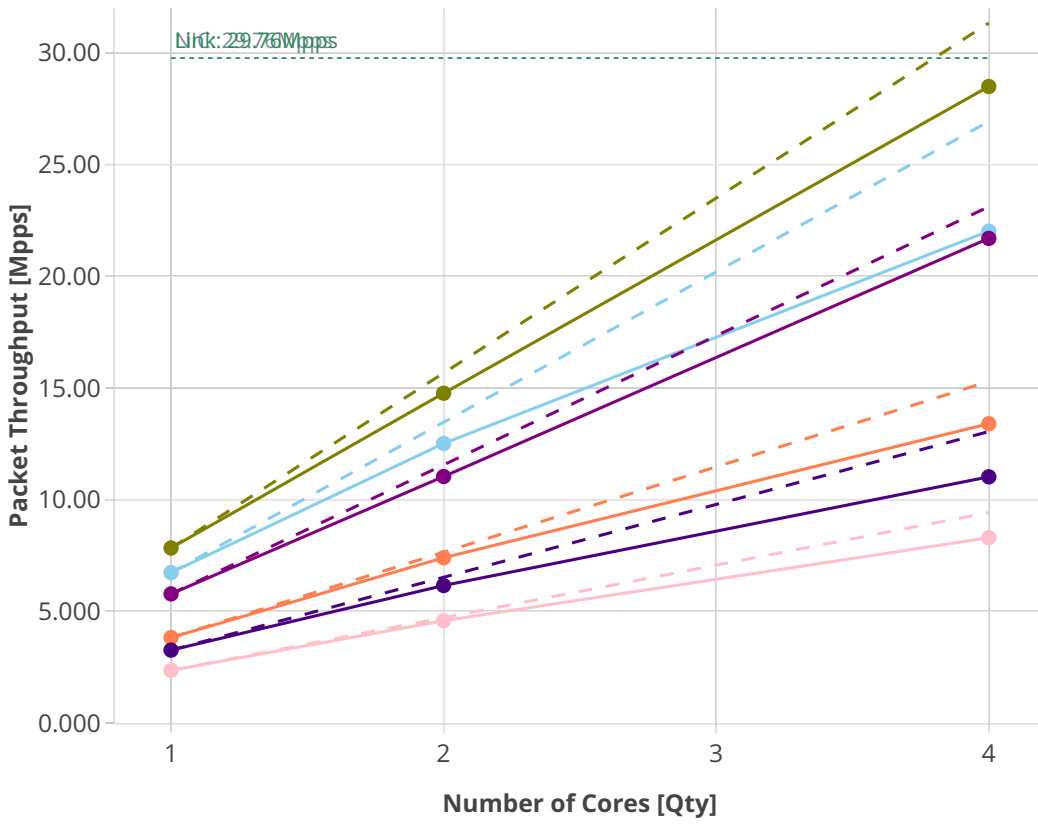

# Speedup Multi-core: 3n-dnv-x553

046 l2switching-base scale-ixgbe-nbr-tsa

Limit: 29.76 Mpps