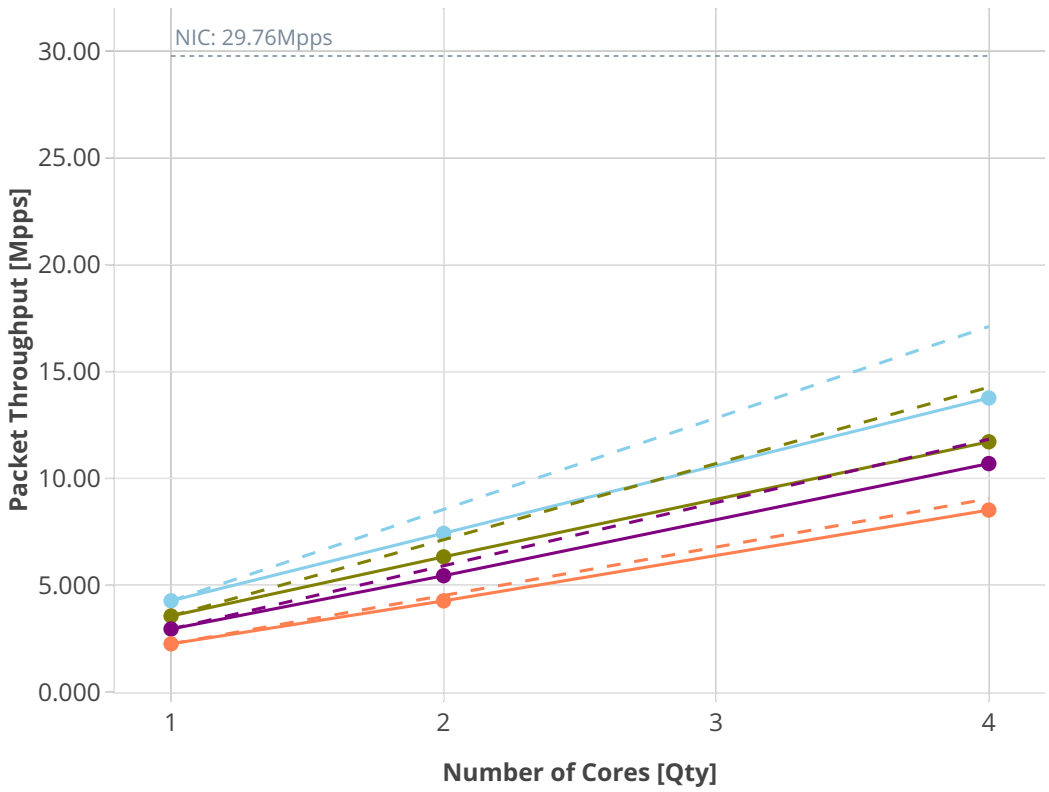

Speedup Multi-core: 3n-dnv-x553

- - Perfect
- Measured
- ... Limit
- ethip4vxlan-l2xcbase
- ethip4vxlan-l2bdbasemaclrn
- dot1q--ethip4vxlan-l2bdscale1l2bd1vlan1vxlan
- dot1q--ethip4vxlan-l2bdscale100l2bd100vlan100vxlan