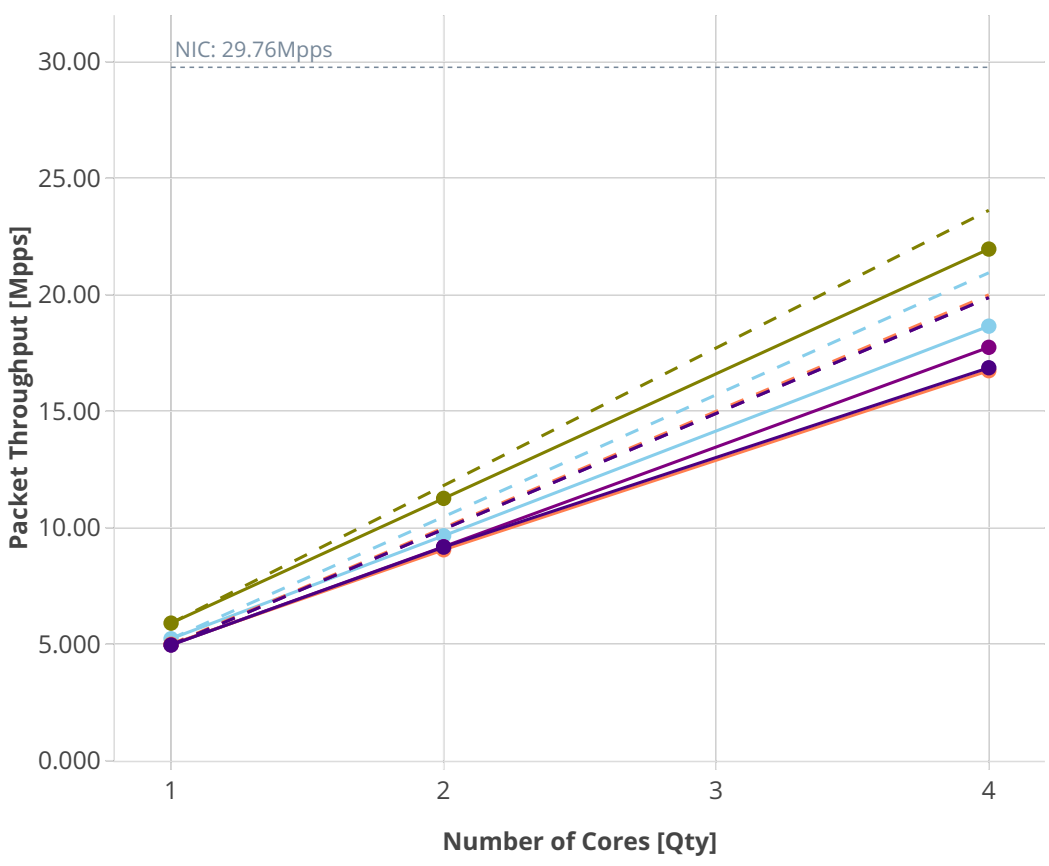

Speedup Multi-core: 3n-dnv-x553

Legend:
- - Perfect — Measured ... Limit

Series:
● dot1q-ip4base ● ethip4-ip4base ● ethip4-ip4scale20k
● ethip4-ip4scale200k ● ethip4-ip4scale2m