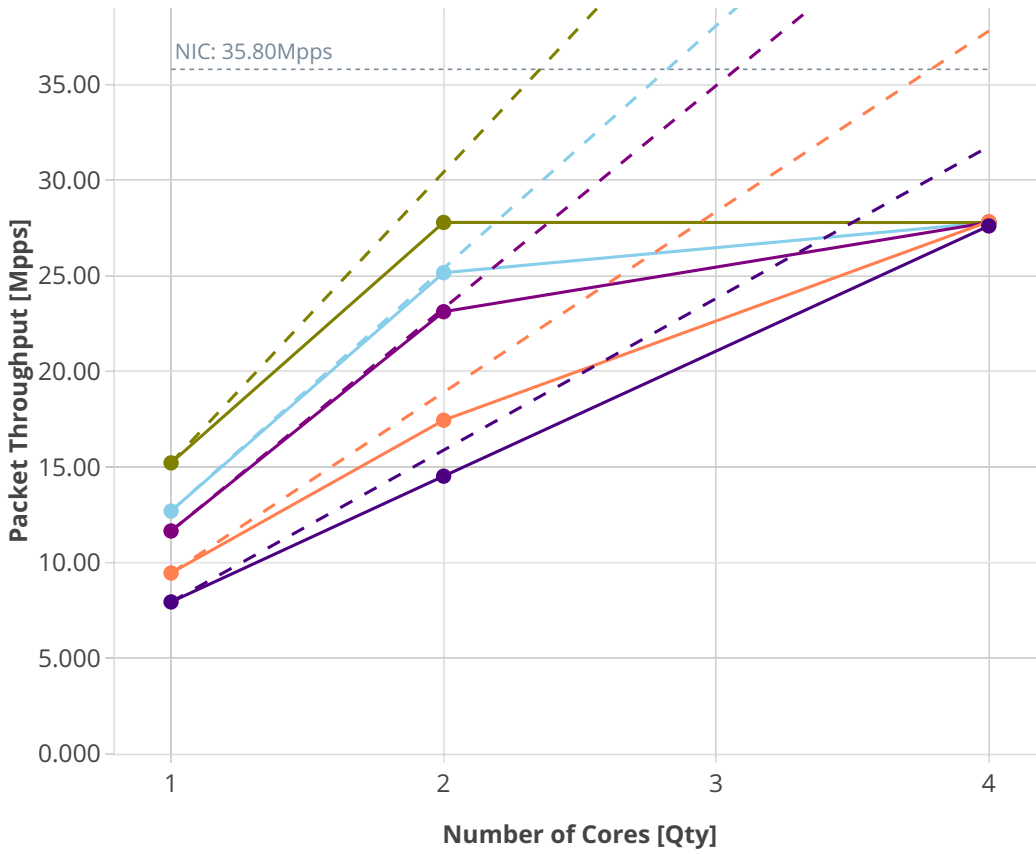

Speedup Multi-core: 2n-skx-xxv

70/785 ip6-routing-base-scale-i40e-ndr

-- Perfect — Measured ... Limit

● dot1q-ip6base

● ethip6-ip6base

● ethip6-ip6scale20k

● ethip6-ip6scale200k

● ethip6-ip6scale2m