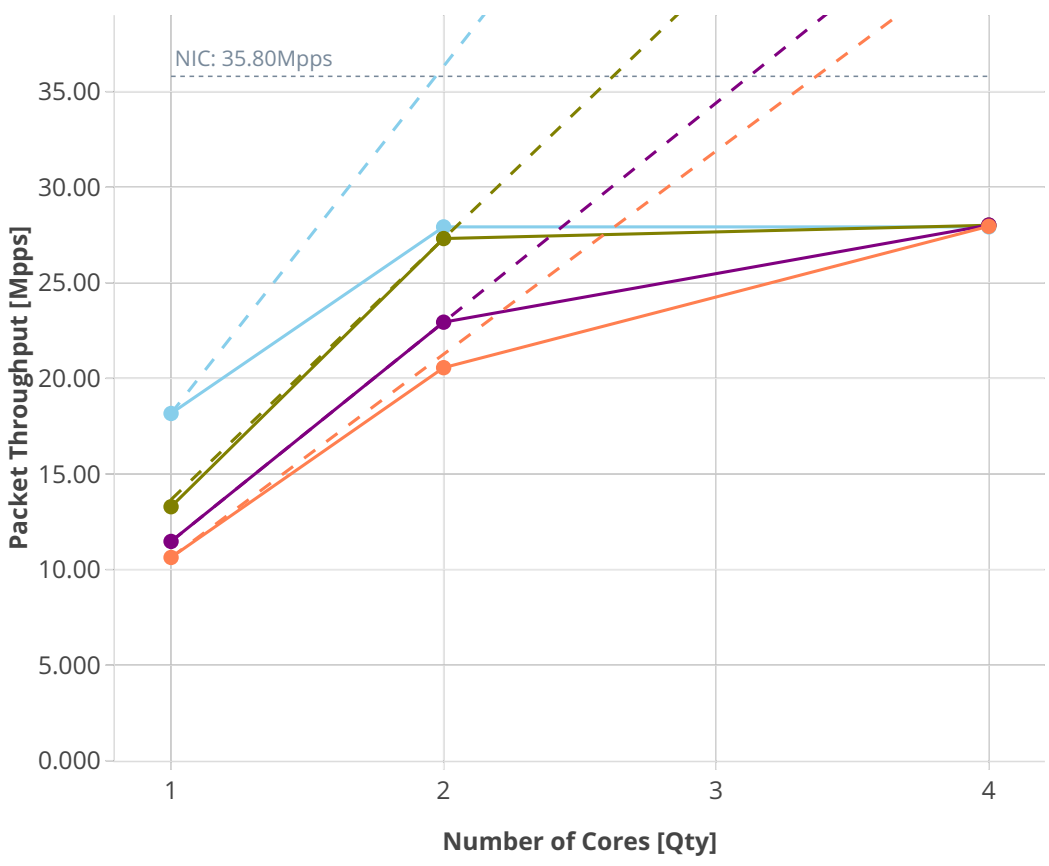

Speedup Multi-core: 2n-skx-xxv

-- Perfect — Measured ... Limit

eth-l2bdbasemaclrn eth-l2bdscale10kmaclrn
eth-l2bdscale100kmaclrn eth-l2bdscale1mmaclrn