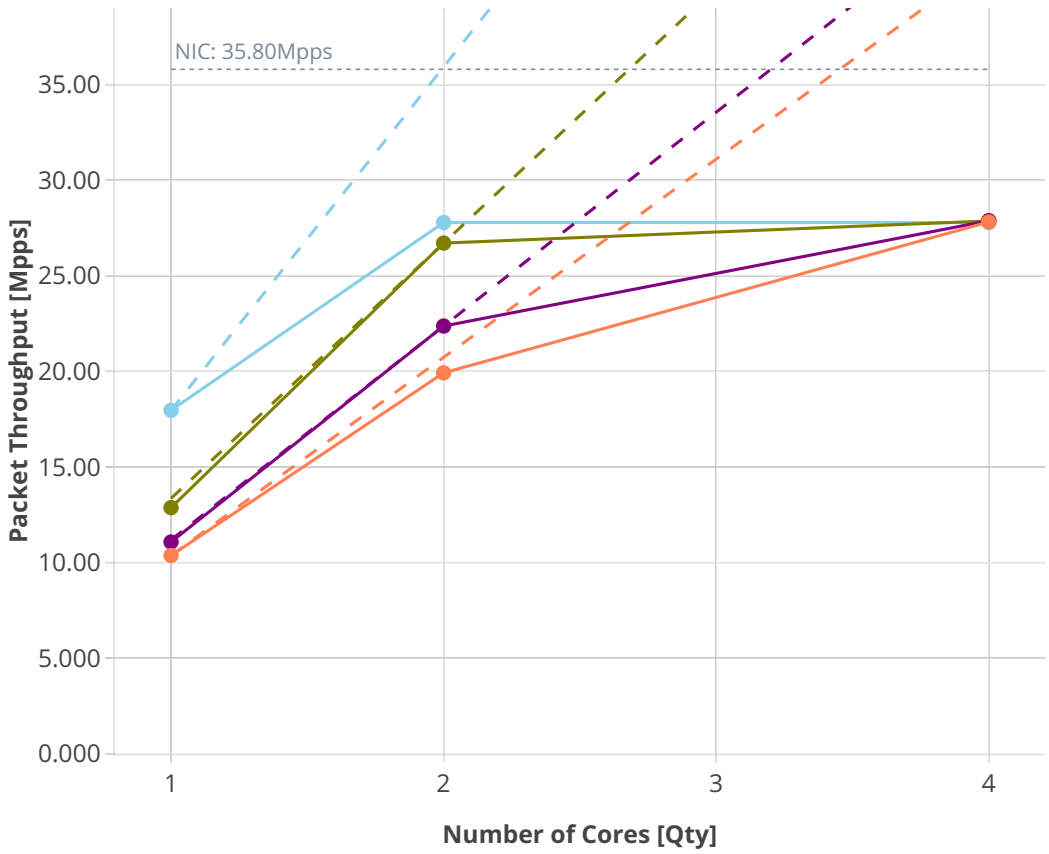

Speedup Multi-core: 2n-skx-xxv

-- Perfect — Measured ... Limit

eth-l2bdbasemaclrn eth-l2bdscale10kmaclrn
eth-l2bdscale100kmaclrn eth-l2bdscale1mmaclrn