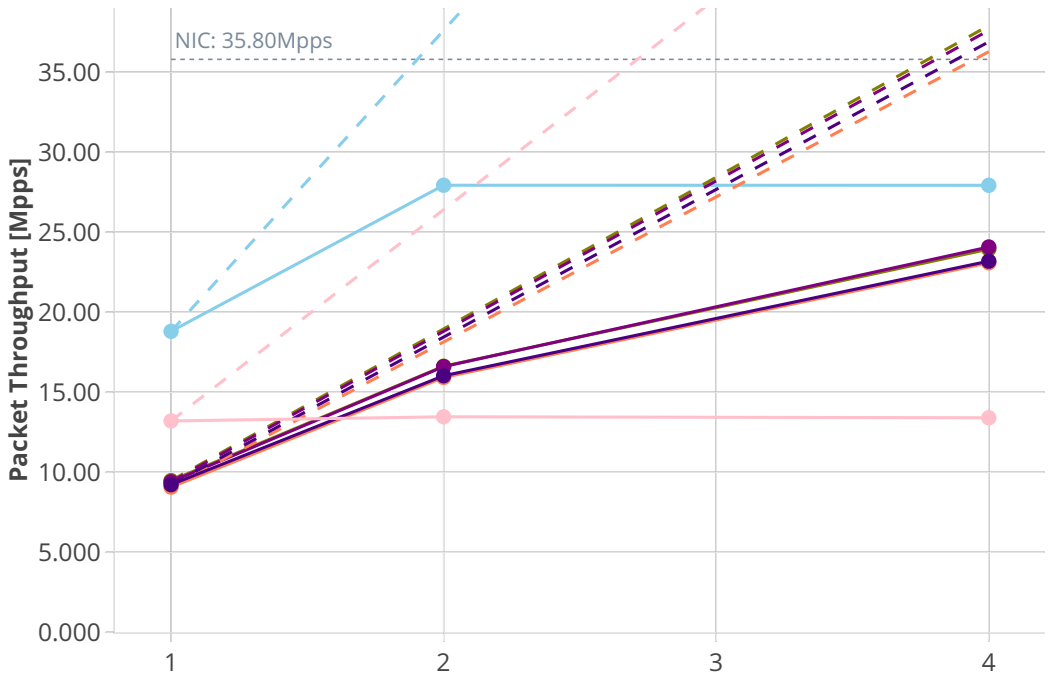

Speedup Multi-core: 2n-skx-xxv7

10-64b-features*ip4routing-base-140e-per

- Perfect — Measured ... Limit
- ethip4-ip4base
 - ethip4udp-ip4base-iacl50sf-10kflows
 - ethip4udp-ip4base-iacl50sl-10kflows
 - ethip4udp-ip4base-oacl50sf-10kflows
 - ethip4udp-ip4base-oacl50sl-10kflows
 - ethip4udp-ip4base-nat44