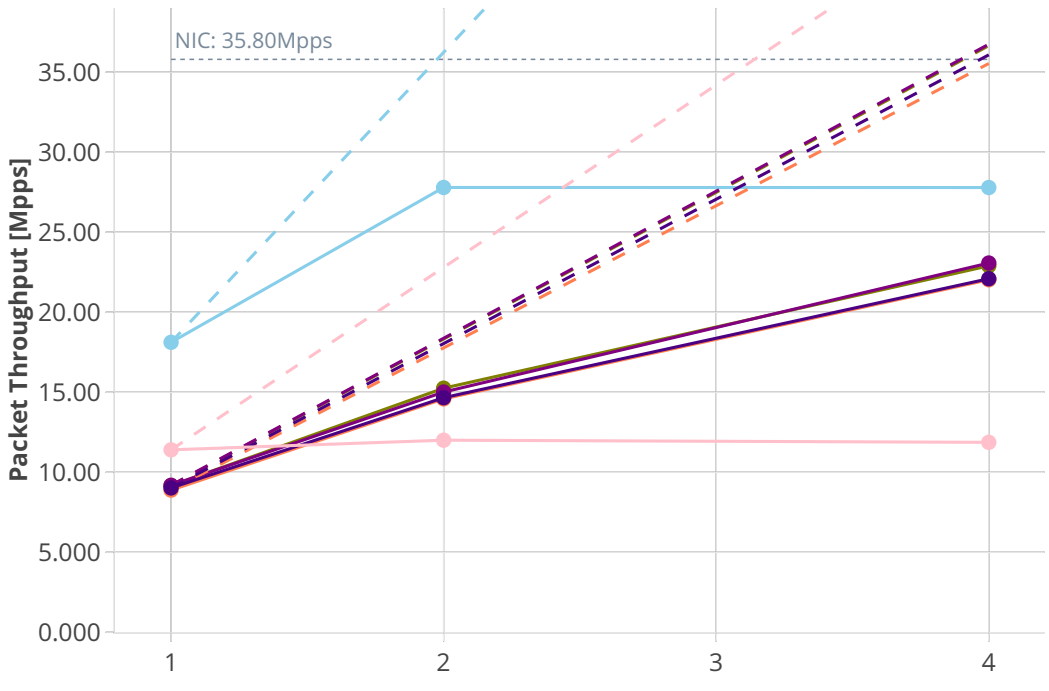

Speedup Multi-core: 2n-skx-xxv7

- Perfect — Measured ... Limit
- ethip4-ip4base
 - ethip4udp-ip4base-iacl50sf-10kflows
 - ethip4udp-ip4base-iacl50sl-10kflows
 - ethip4udp-ip4base-oacl50sf-10kflows
 - ethip4udp-ip4base-oacl50sl-10kflows
 - ethip4udp-ip4base-nat44