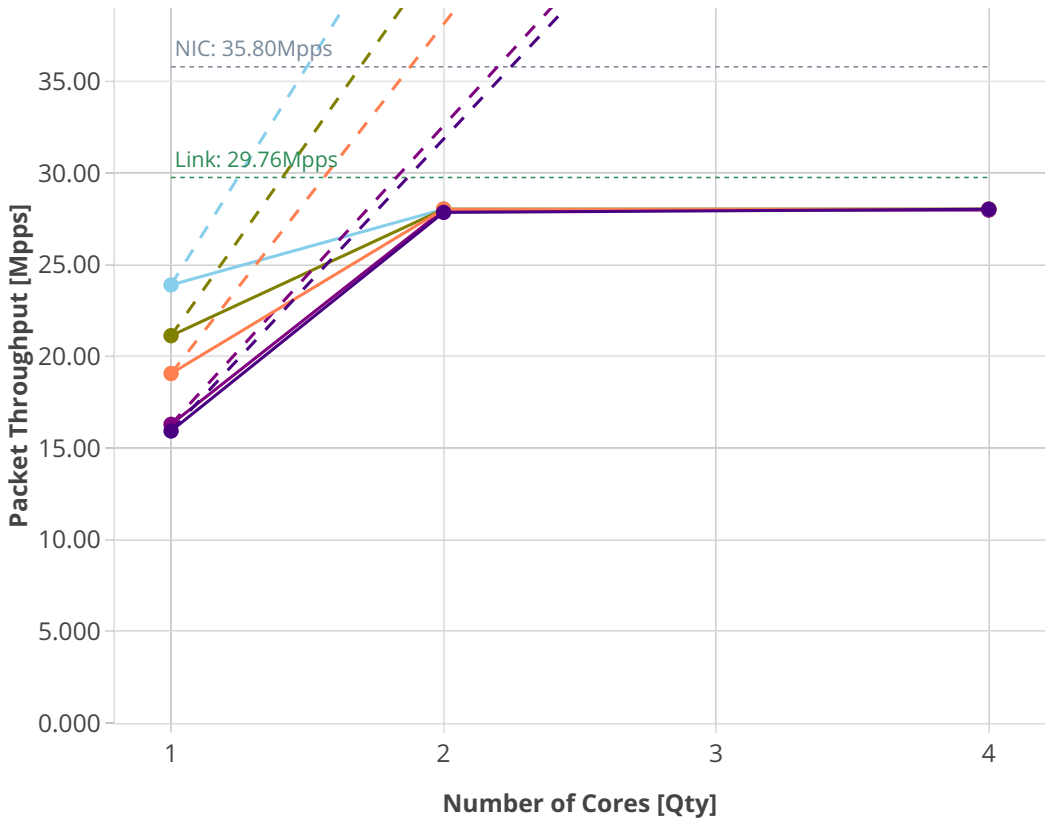

Speedup Multi-core: 2n-skx-x710

64b-ip4routing-base scale-avf-i40e-pdr

-- Perfect — Measured ... Limit

- avf-ethip4-ip4base
- avf-ethip4-ip4scale2m
- dot1q-ip4base
- ethip4-ip4base
- ethip4-ip4scale2m