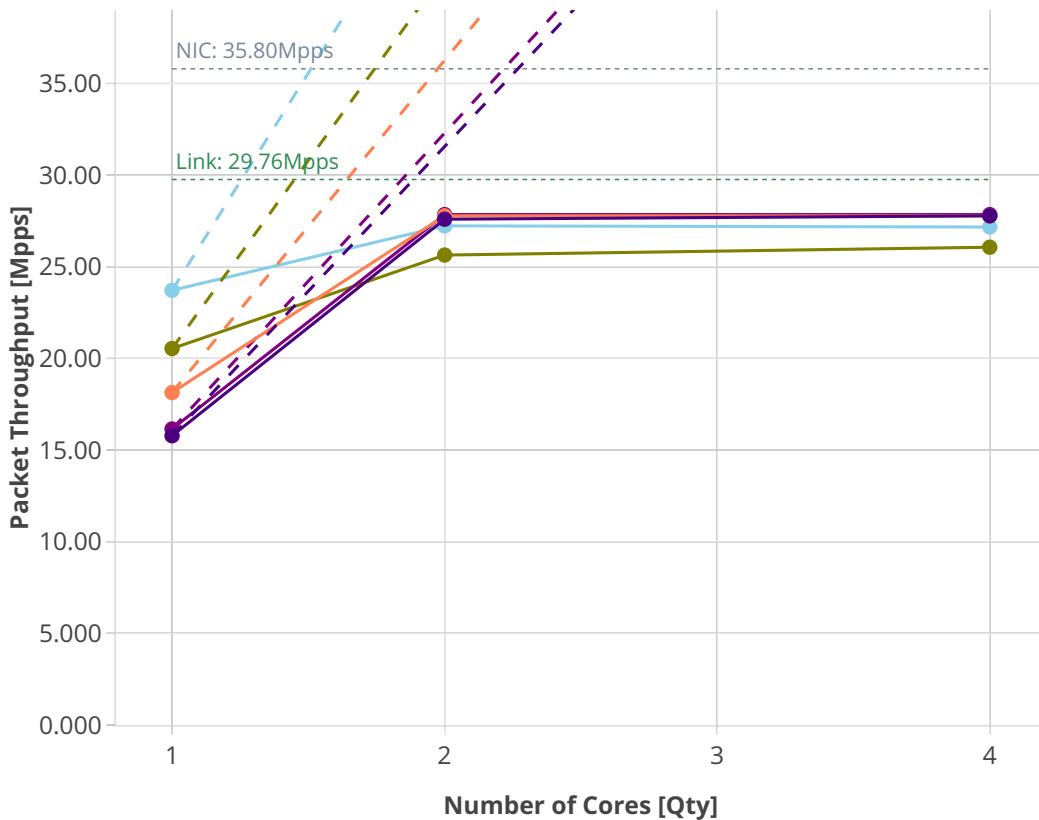

# Speedup Multi-core: 2n-skx-x710

64b-ip4routing-base scale-avf-i40e-hdr

-- Perfect — Measured ... Limit

- avf-ethip4-ip4base
- dot1q-ip4base
- ethip4-ip4scale2m
- avf-ethip4-ip4scale2m
- ethip4-ip4base