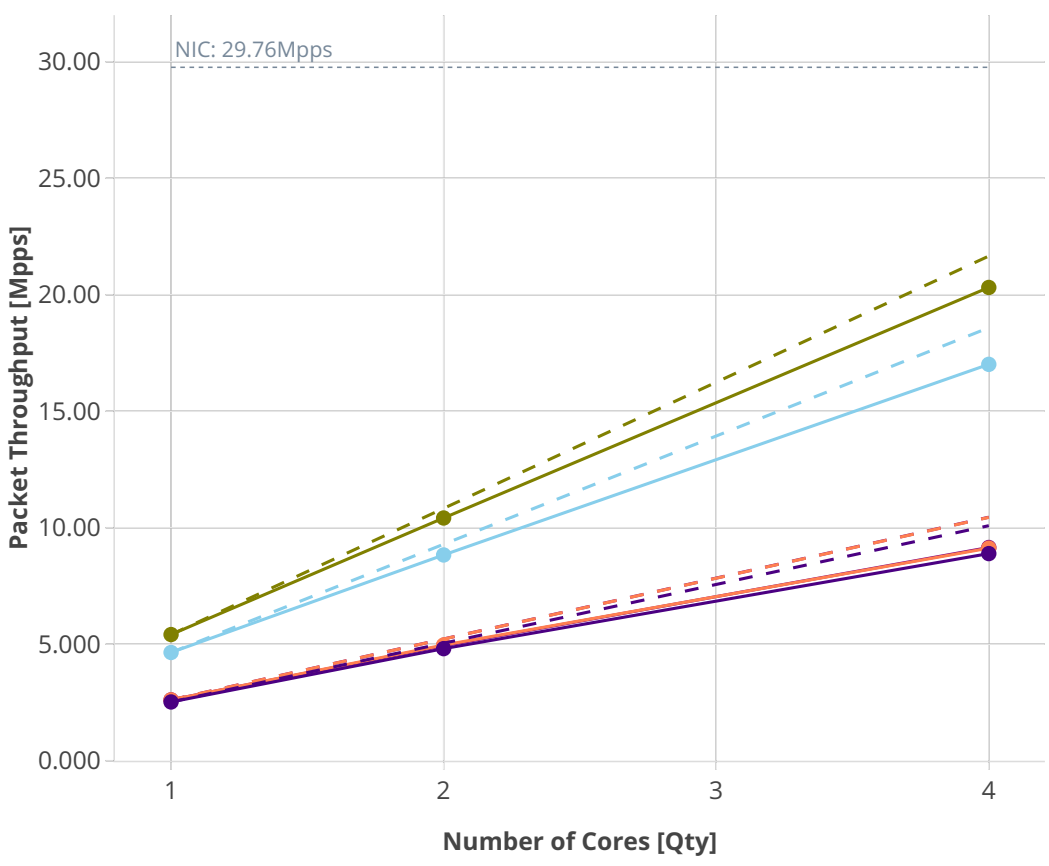

Speedup Multi-core: 2n-dnv-x553

- - Perfect — Measured ... Limit

● dot1q-ip6base ● ethip6-ip6base ● ethip6-ip6scale20k

● ethip6-ip6scale200k ● ethip6-ip6scale2m