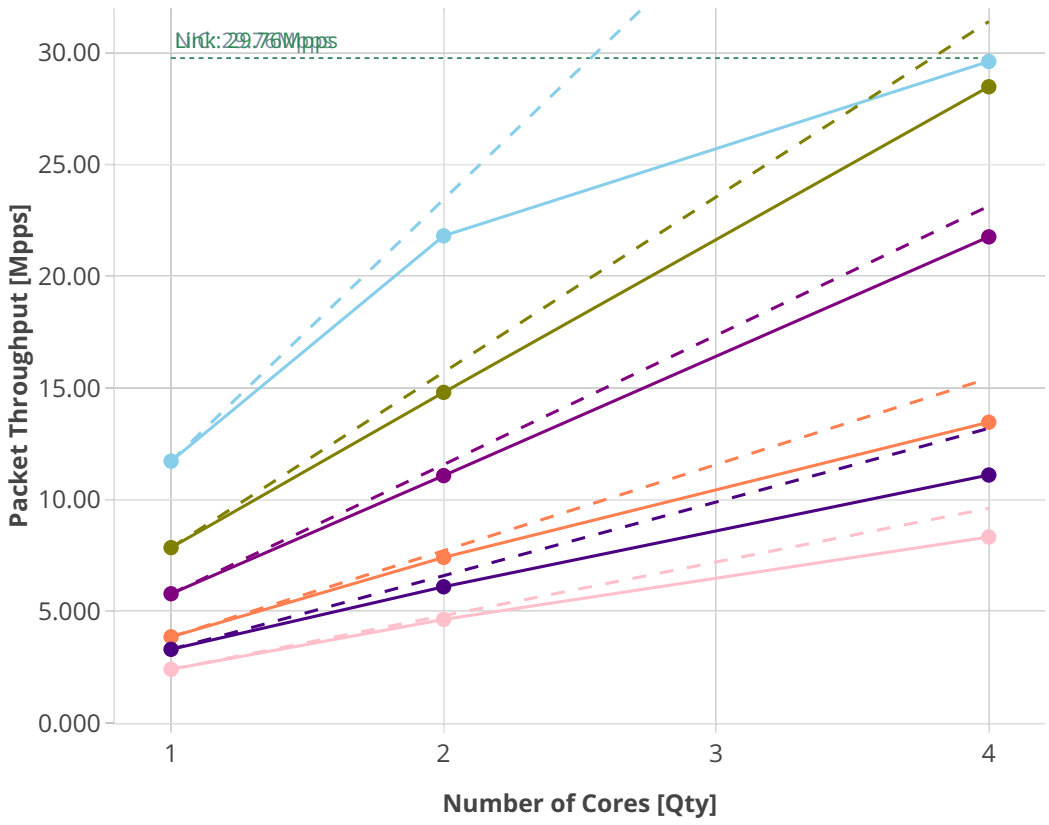

Speedup Multi-core: 2n-dnv-x553

046-l2switching-base-scale-1xgbe-ndr-tsa

Limit: 29.76Mpps