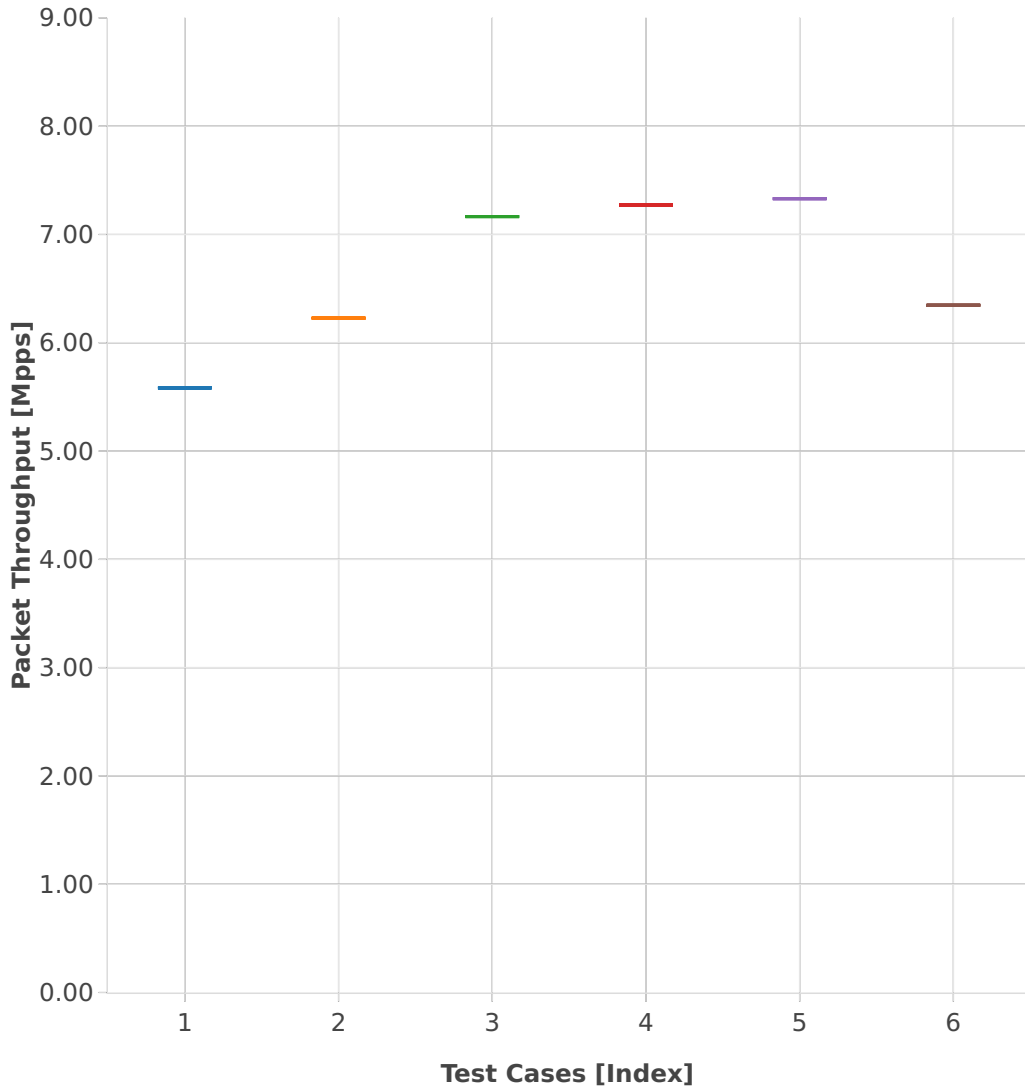

Throughput: vhost-l2sw-3n-skx-x710-64b-4t2c-base_and_features-vm-pdr

- 1. (01 run) dot1q-l2bdbasemaclrn-eth-2vhostvr1024-1vm
- 2. (01 run) eth-l2bdbasemaclrn-eth-4vhostvr1024-2vm
- 3. (01 run) eth-l2bdbasemaclrn-eth-2vhostvr1024-1vm
- 4. (01 run) dot1q-l2xcbase-eth-2vhostvr1024-1vm
- 5. (01 run) eth-l2xcbase-eth-2vhostvr1024-1vm
- 6. (01 run) eth-l2xcbase-eth-4vhostvr1024-2vm