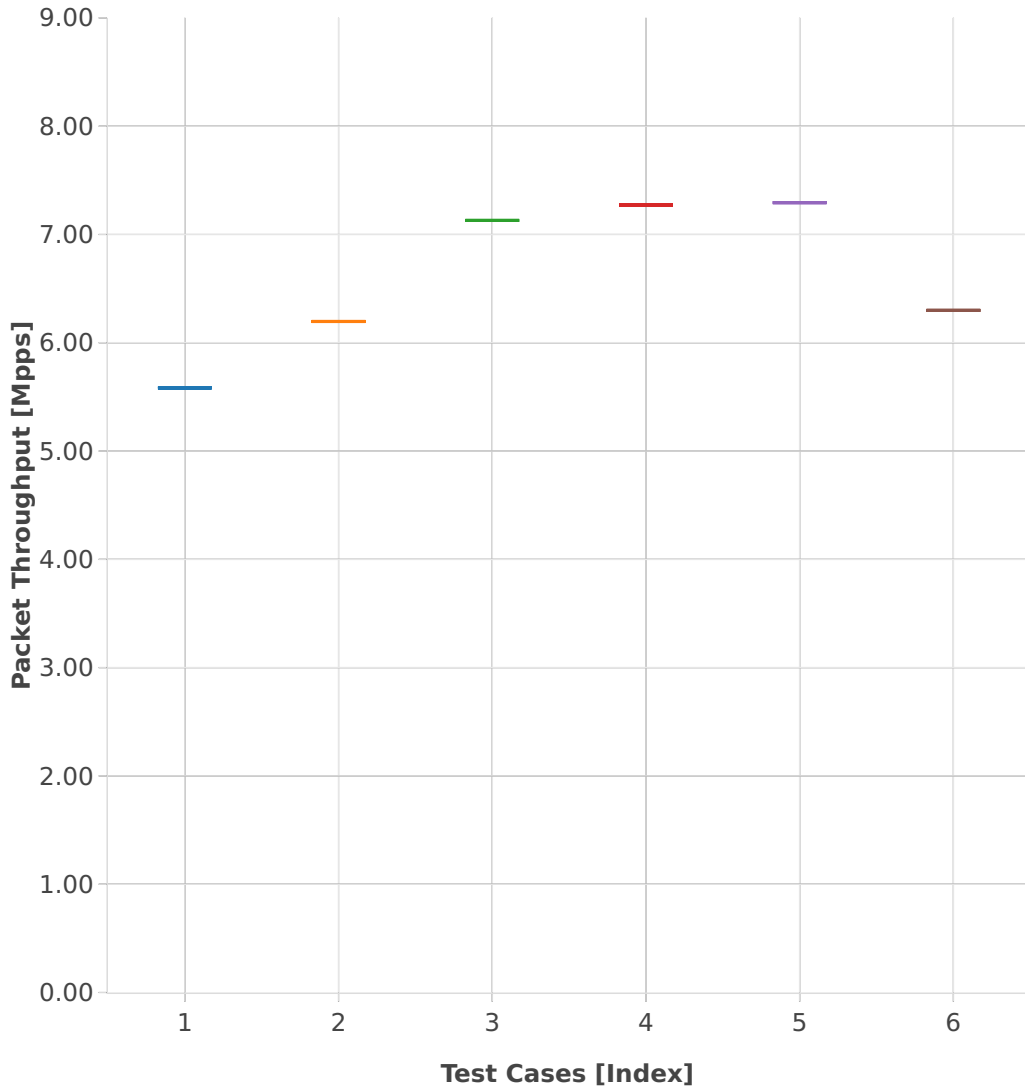

Throughput: vhost-l2sw-3n-skx-x710-64b-4t2c-base_and_features-vm-ndr

- 1. (01 run) dot1q-l2bdbasemaclrn-eth-2vhostvr1024-1vm
- 2. (01 run) eth-l2bdbasemaclrn-eth-4vhostvr1024-2vm
- 3. (01 run) eth-l2bdbasemaclrn-eth-2vhostvr1024-1vm
- 4. (01 run) dot1q-l2xcbase-eth-2vhostvr1024-1vm
- 5. (01 run) eth-l2xcbase-eth-2vhostvr1024-1vm
- 6. (01 run) eth-l2xcbase-eth-4vhostvr1024-2vm