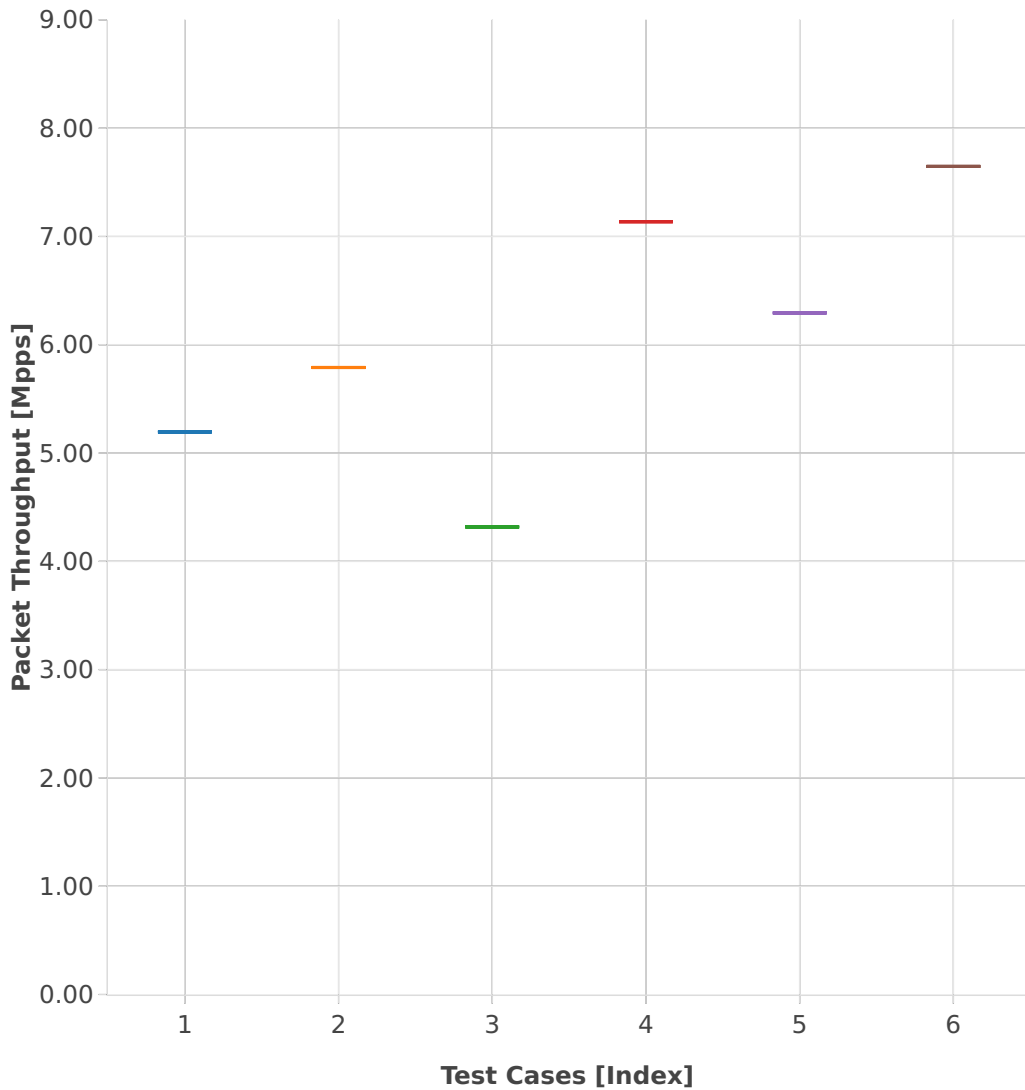

# Throughput: vhost-l2sw-3n-skx-x710-64b-2t1c-base\_and\_features-pdr

- 1. (01 run) 1lbvpplacp-dot1q-l2bdbasemaclrn-eth-2vhostvr1024-1vm
- 2. (01 run) dot1q-l2bdbasemaclrn-eth-2vhostvr1024-1vm
- 3. (01 run) 2lbvpplacp-dot1q-l2bdbasemaclrn-eth-2vhostvr1024-1vm
- 4. (01 run) dot1q-l2xcbase-eth-2vhostvr1024-1vm
- 5. (01 run) 1lbvpplacp-dot1q-l2xcbase-eth-2vhostvr1024-1vm
- 6. (01 run) eth-l2xcbase-eth-2vhostvr1024-1vm