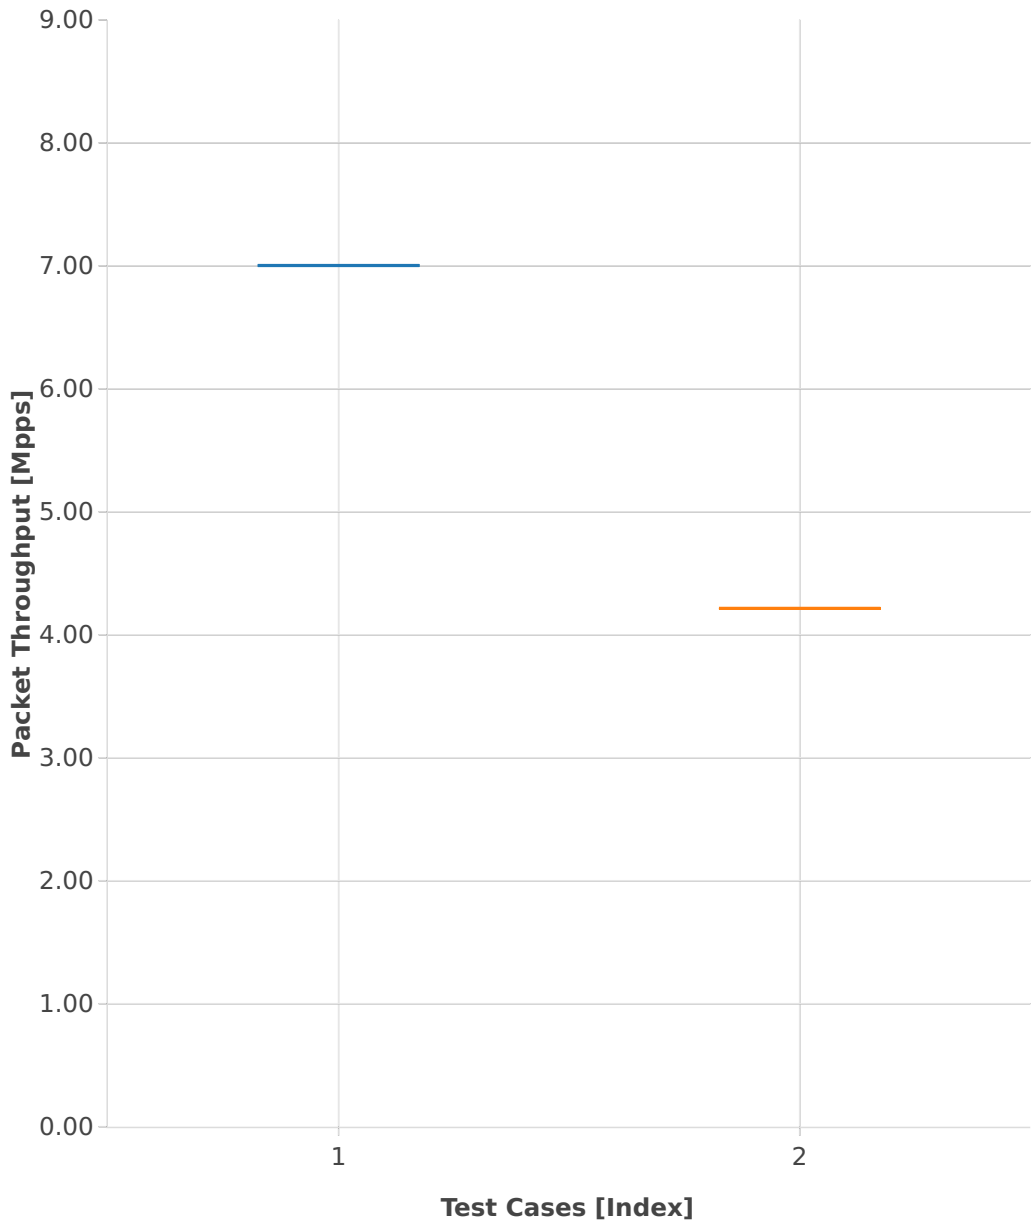

Throughput: vhost-ip4-3n-skx-x710-64b-2t1c-base_and_scale-pdr

1. (01 run) ethip4-ip4base-eth-2vhostvr1024-1vm

2. (01 run) ethip4-ip4base-eth-4vhostvr1024-2vm