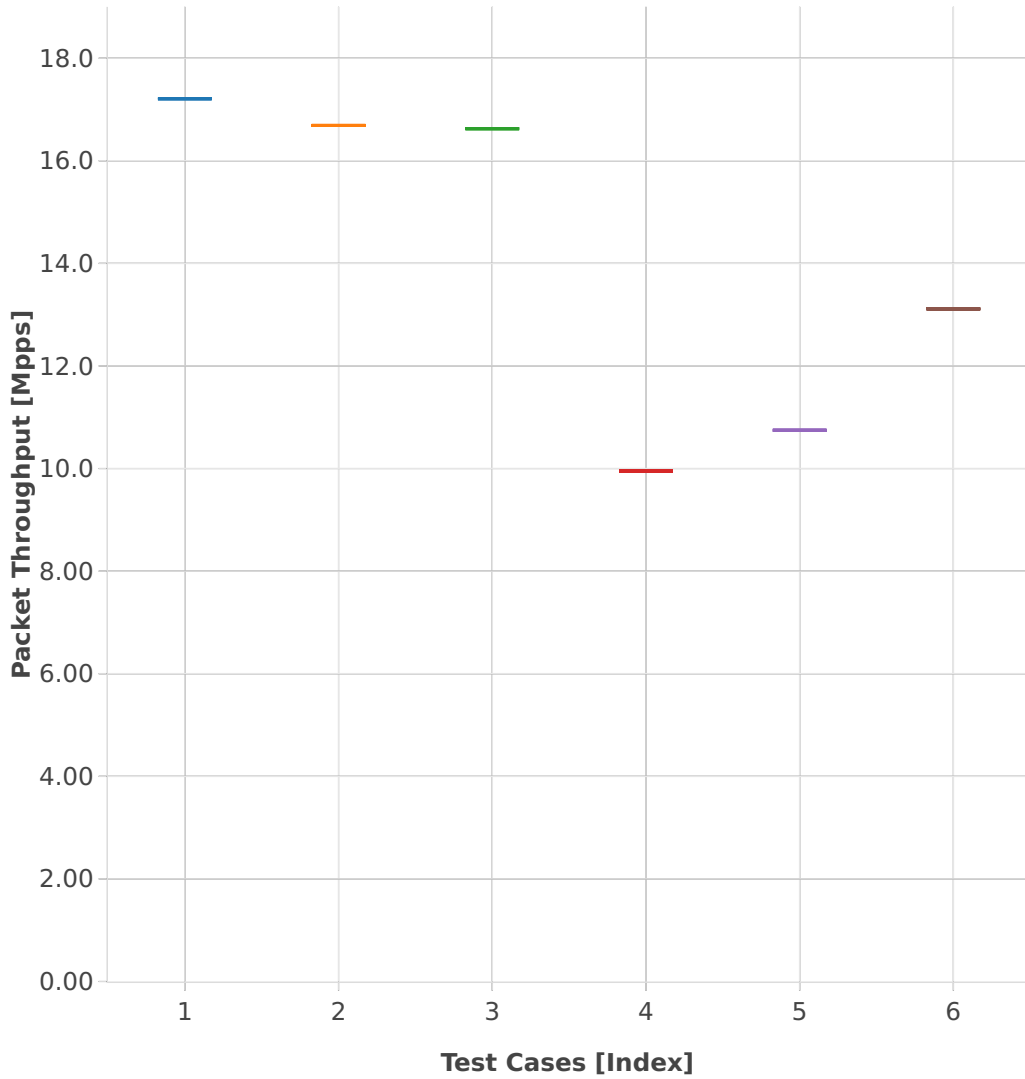

# Throughput: memif-3n-skx-x710-64b-4t2c-base\_and\_features-ndr

- 1. (01 run) eth-l2xcbase-eth-1memif-1dcr
- 2. (01 run) eth-l2xcbase-eth-2memif-1lxc
- 3. (01 run) eth-l2xcbase-eth-2memif-1dcr
- 4. (01 run) dot1q-l2bdbasemaclrn-eth-2memif-1dcr
- 5. (01 run) eth-l2bdbasemaclrn-eth-2memif-1lxc
- 6. (01 run) ethip4-ip4base-eth-2memif-1dcr