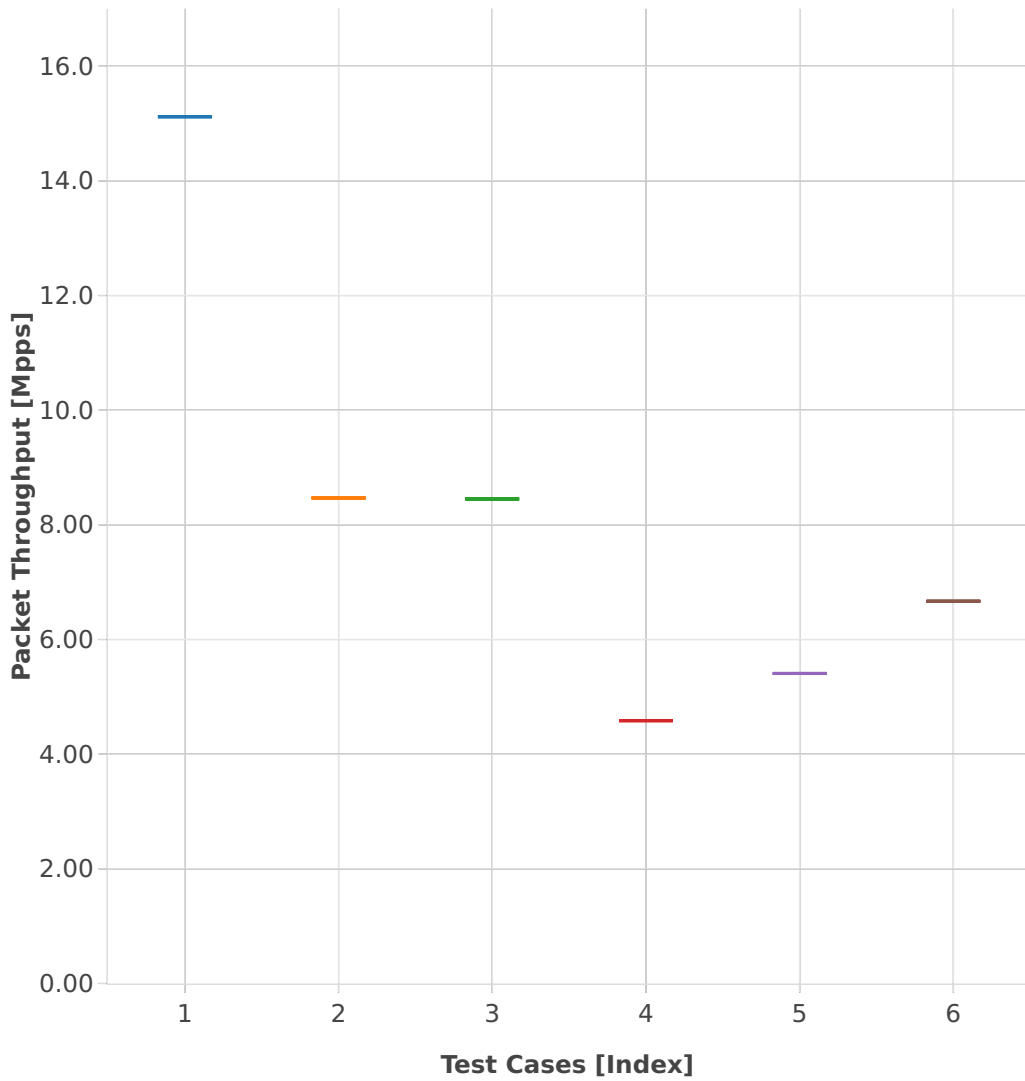

Throughput: memif-3n-skx-x710-64b-2t1c-base_and_features-ndr

- 1. (01 run) eth-l2xcbase-eth-1memif-1dcr
- 2. (01 run) eth-l2xcbase-eth-2memif-1lxc
- 3. (01 run) eth-l2xcbase-eth-2memif-1dcr
- 4. (01 run) dot1q-l2bdbasemaclrn-eth-2memif-1dcr
- 5. (01 run) eth-l2bdbasemaclrn-eth-2memif-1lxc
- 6. (01 run) ethip4-ip4base-eth-2memif-1dcr