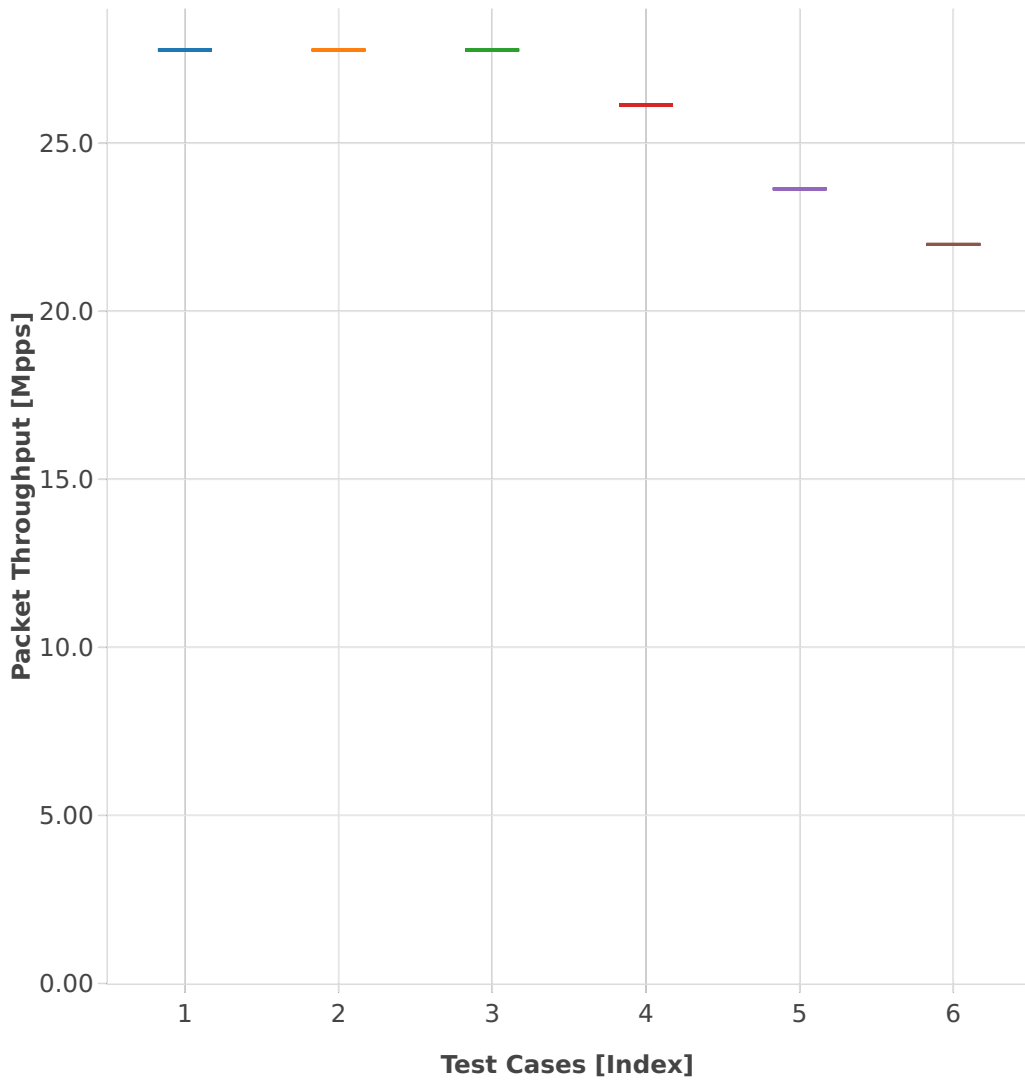

Throughput: l2sw-3n-skx-x710-64b-4t2c-base_and_scale-ndr

- 1. (01 run) eth-l2patch
- 2. (01 run) eth-l2xcbase
- 3. (01 run) eth-l2bdbasemaclrn
- 4. (01 run) eth-l2bdscale10kmaclrn
- 5. (01 run) eth-l2bdscale100kmaclrn
- 6. (01 run) eth-l2bdscale1mmaclrn