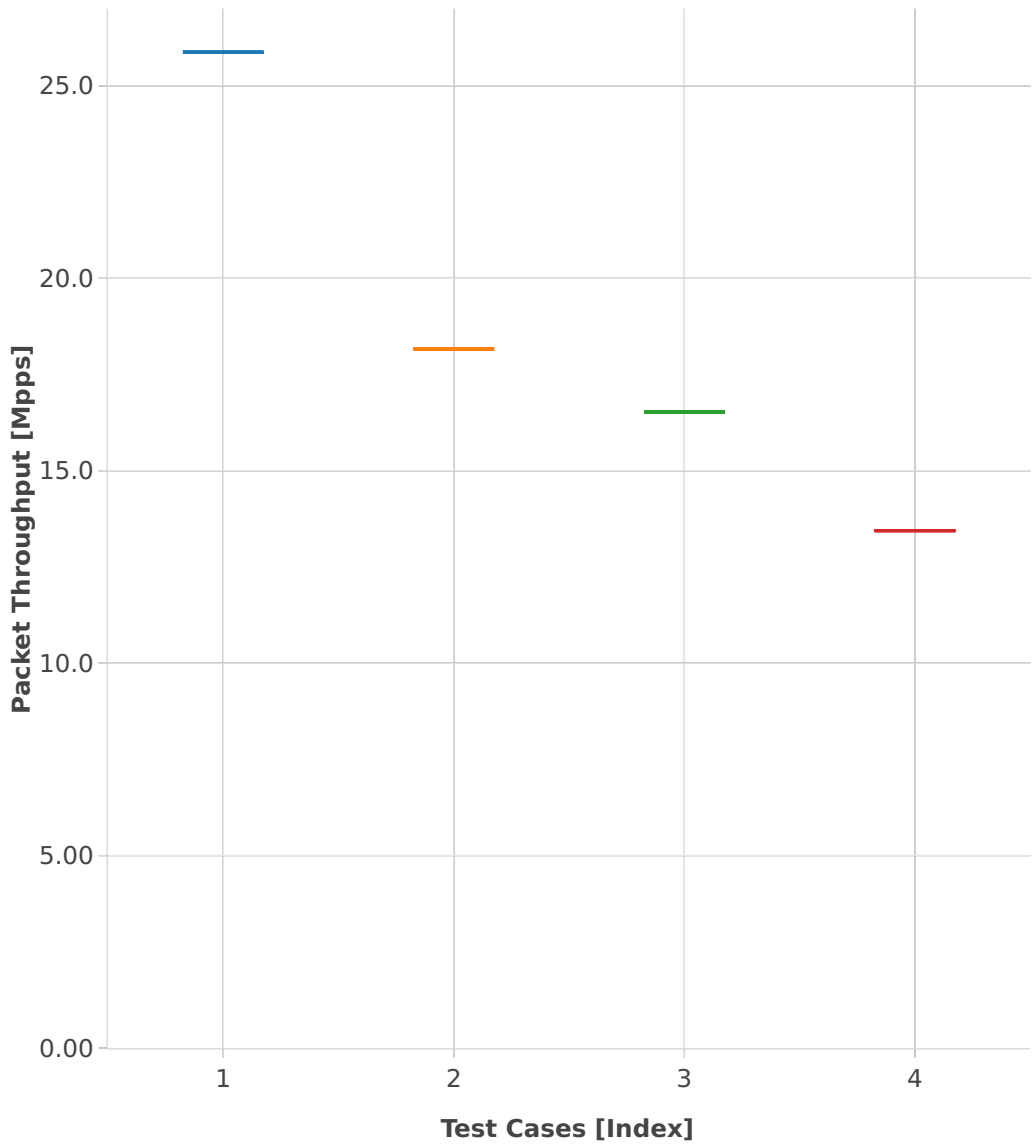

# Throughput: l2sw-3n-skx-x710-64b-2t1c-features-ndr

- 1. (01 run) eth-l2xcbase
- 2. (01 run) eth-l2bdbasemaclrn
- 3. (01 run) dot1q-l2xcbase
- 4. (01 run) dot1q-l2bdbasemaclrn