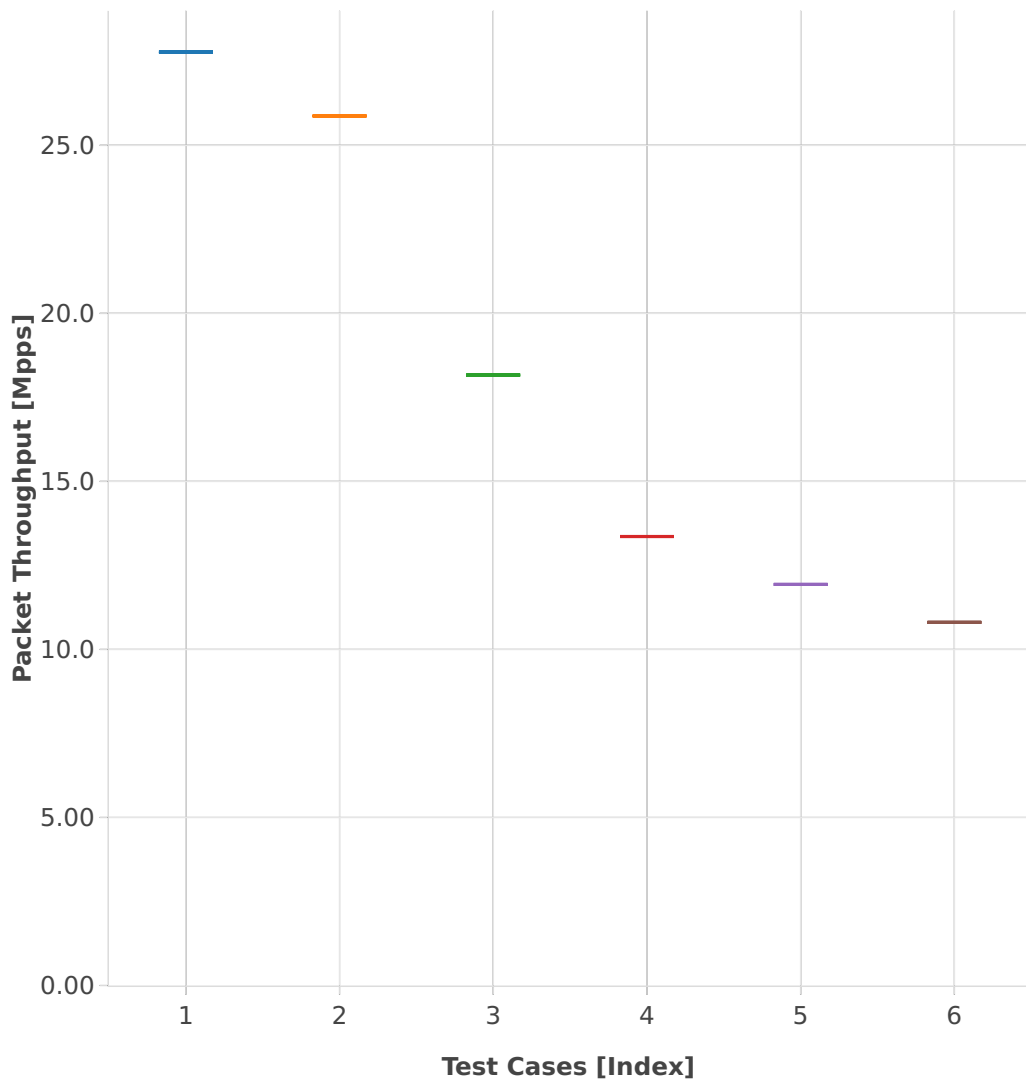

Throughput: l2sw-3n-skx-x710-64b-2t1c-base_and_scale-ndr

- 1. (01 run) eth-l2patch
- 2. (01 run) eth-l2xcbase
- 3. (01 run) eth-l2bdbasemaclrn
- 4. (01 run) eth-l2bdscale10kmaclrn
- 5. (01 run) eth-l2bdscale100kmaclrn
- 6. (01 run) eth-l2bdscale1mmaclrn