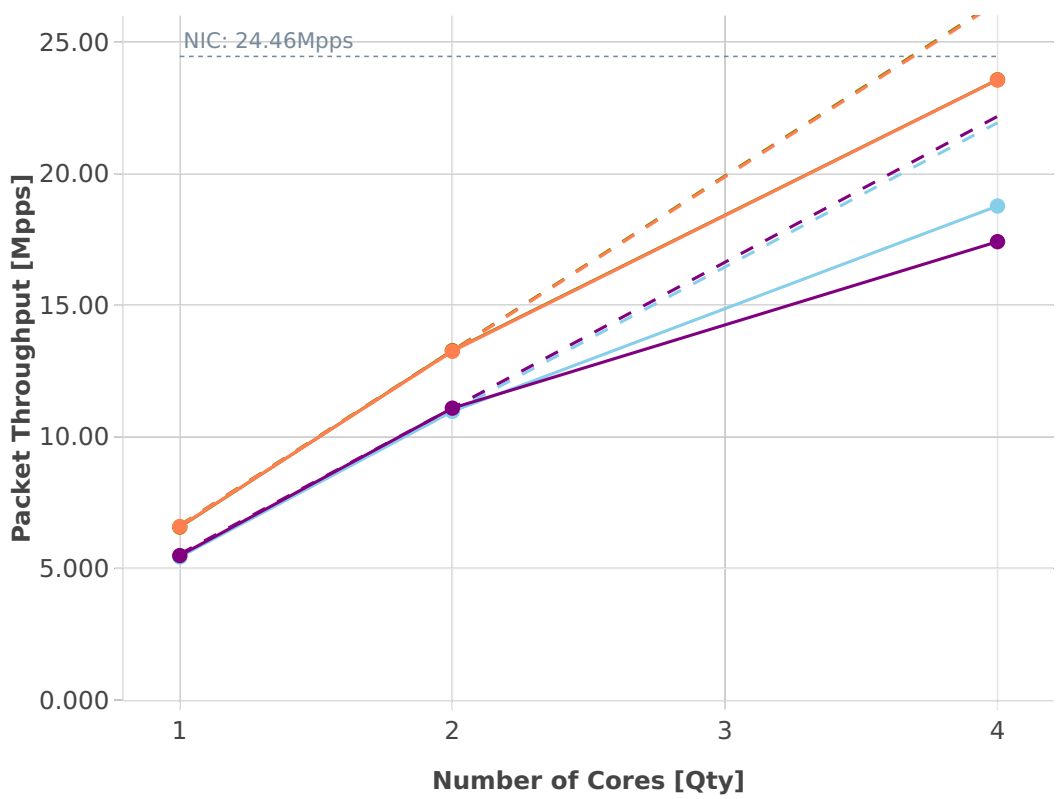

Speedup Multi-core: l2sw-3n-hsw-x520-64b-features-oacl-pdr

- Perfect
- Measured
- ... Limit
- eth-l2bdbasemaclrn-oacl50sl-10kflows
- eth-l2bdbasemaclrn-oacl50sf-10kflows
- eth-l2bdbasemaclrn-oacl1sl-10kflows
- eth-l2bdbasemaclrn-oacl1sf-10kflows