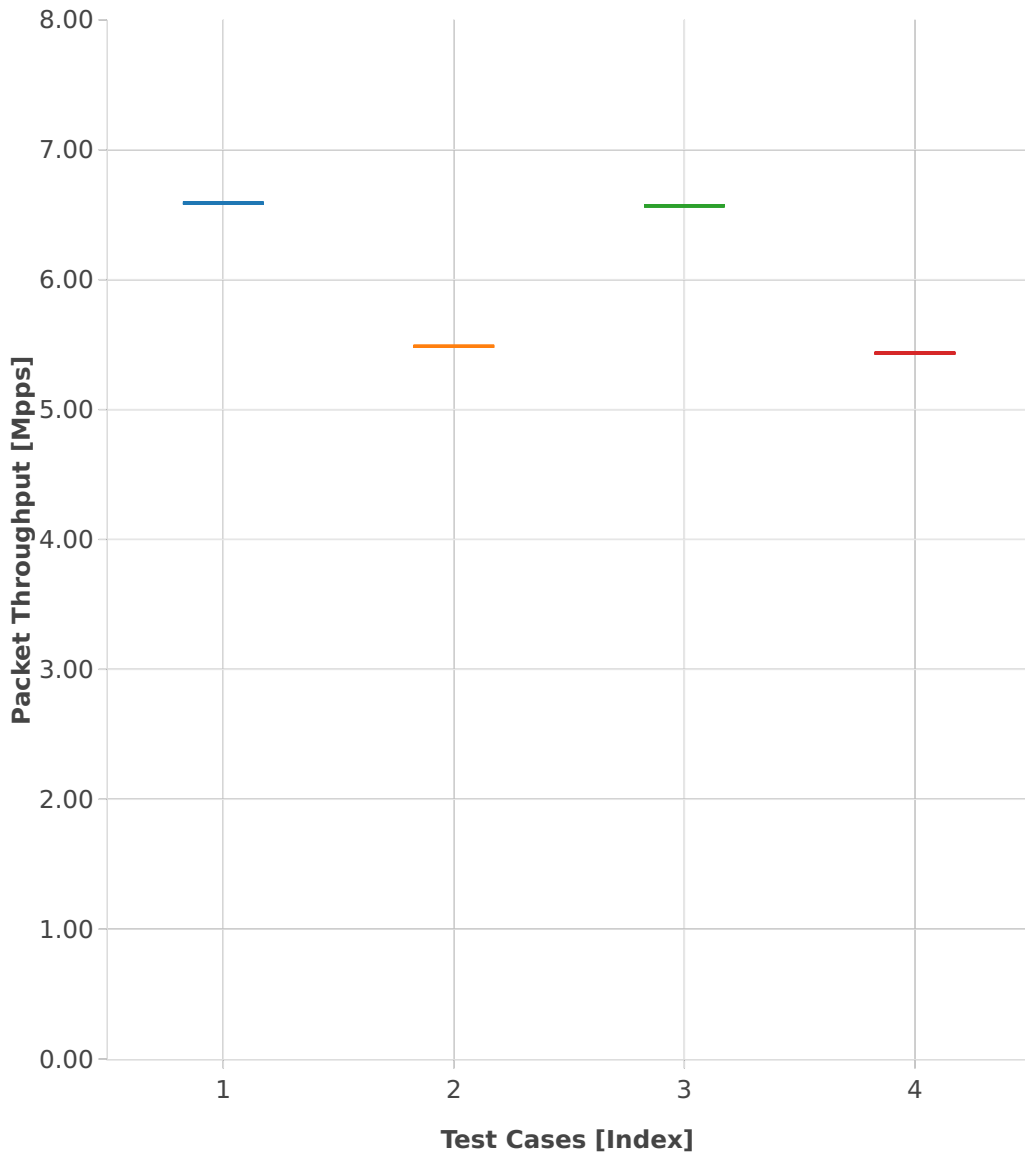

Throughput: l2sw-3n-hsw-x520-64b-1t1c-features-oacl-pdr

- 1. (01 run) eth-l2bdbasemaclrn-oacl1sf-10kflows
- 2. (01 run) eth-l2bdbasemaclrn-oacl1sl-10kflows
- 3. (01 run) eth-l2bdbasemaclrn-oacl50sf-10kflows
- 4. (01 run) eth-l2bdbasemaclrn-oacl50sl-10kflows