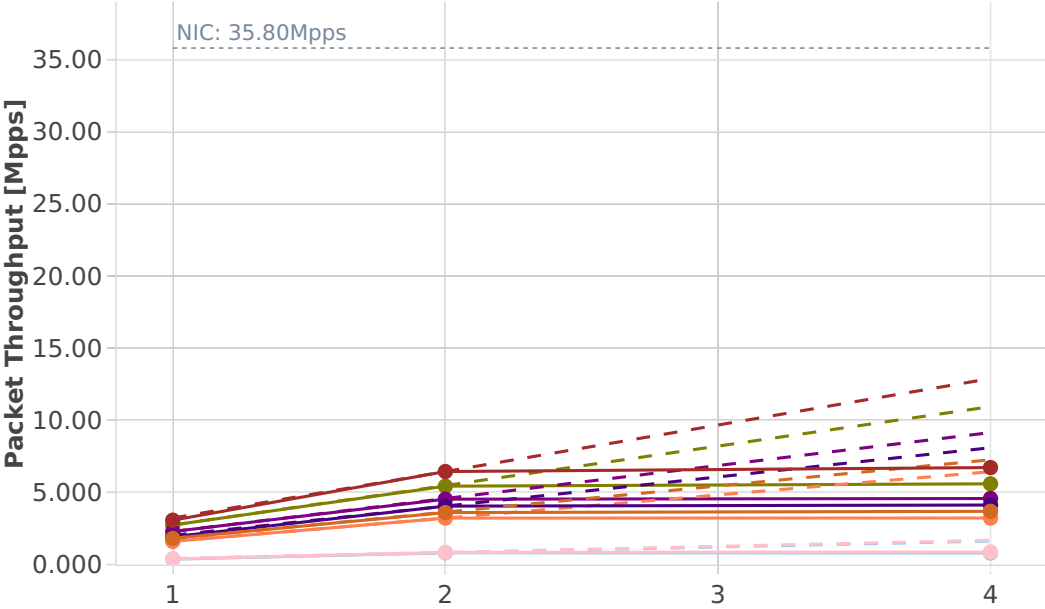

Speedup Multi-core: ipsec-3n-hsw-xl710-64b-sw-pdr

- Perfect — Measured ... Limit
- ethip4ipsecscale1000tnlsw-ip4base-tnl-cbc-sha1
 - ethip4ipsecbasetnlsw-ip4base-tnl-aes-gcm
 - ethip4ipsecscale1000tnlsw-ip4base-int-aes-gcm
 - ethip4ipsecscale1000tnlsw-ip4base-int-cbc-sha1
 - ethip4ipsecbasetnlsw-ip4base-int-cbc-sha1
 - ethip4ipsecscale1000tnlsw-ip4base-tnl-aes-gcm
 - ethip4ipsecbasetnlsw-ip4base-tnl-cbc-sha1
 - ethip4ipsecbasetnlsw-ip4base-int-aes-gcm