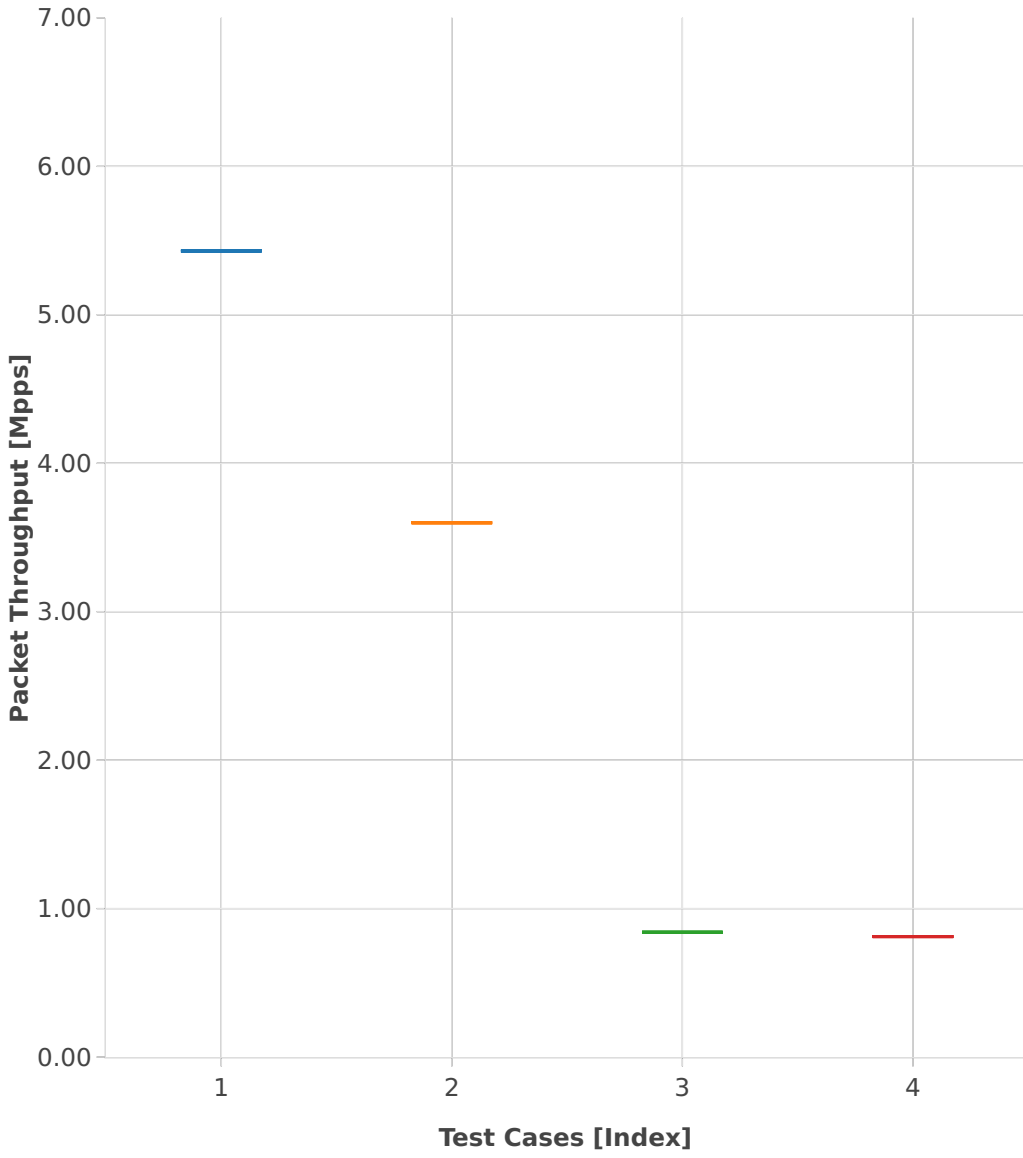

Throughput: ipsec-3n-hsw-xf710-64b-2t2c-sw-pdr

- 1. (01 run) ethip4ipsecbasetnls-w-ip4base-tnl-aes-gcm
- 2. (01 run) ethip4ipsecbasetnls-w-ip4base-tnl-cbc-sha1
- 3. (01 run) ethip4ipsecscale1000tnls-w-ip4base-tnl-aes-gcm
- 4. (01 run) ethip4ipsecscale1000tnls-w-ip4base-tnl-cbc-sha1