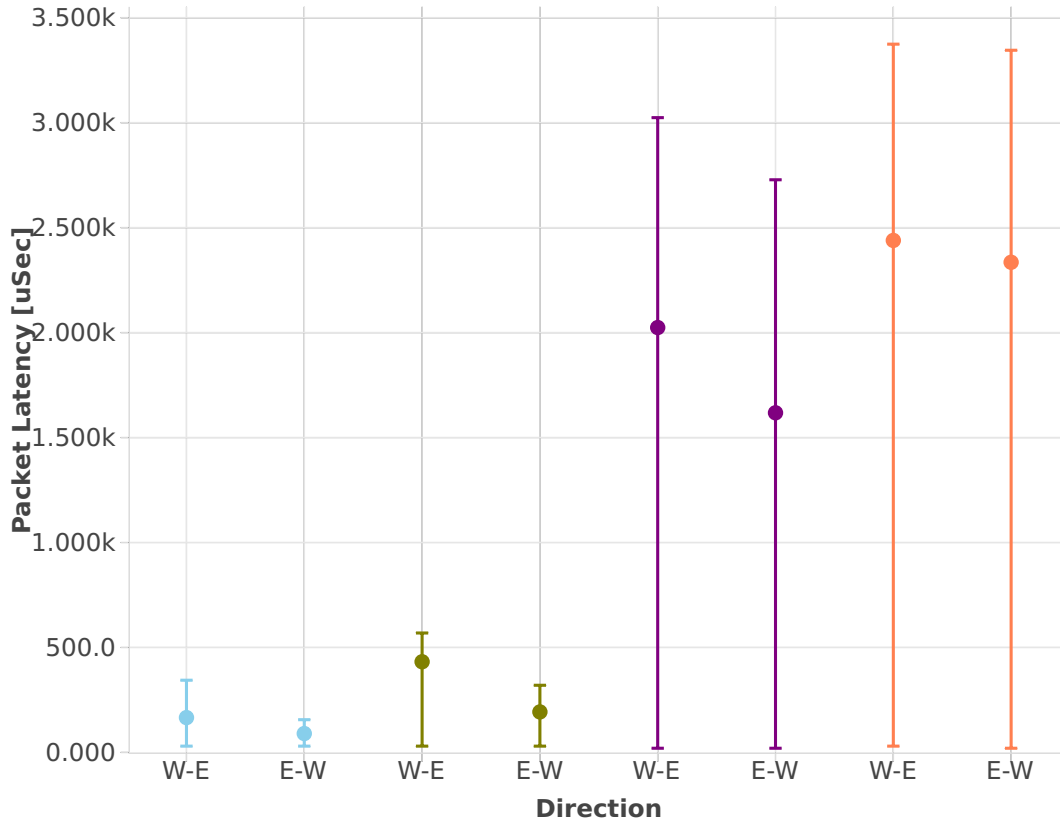

### Latency: ipsec-3n-hsw-xl710-64b-2t2c-sw-ndr

- ethip4ipsecbasetnls-w-ip4base-tnl-aes-gcm
- ethip4ipsecbasetnls-w-ip4base-tnl-cbc-sha1
- ethip4ipsecscale1000tnls-w-ip4base-tnl-aes-gcm
- ethip4ipsecscale1000tnls-w-ip4base-tnl-cbc-sha1