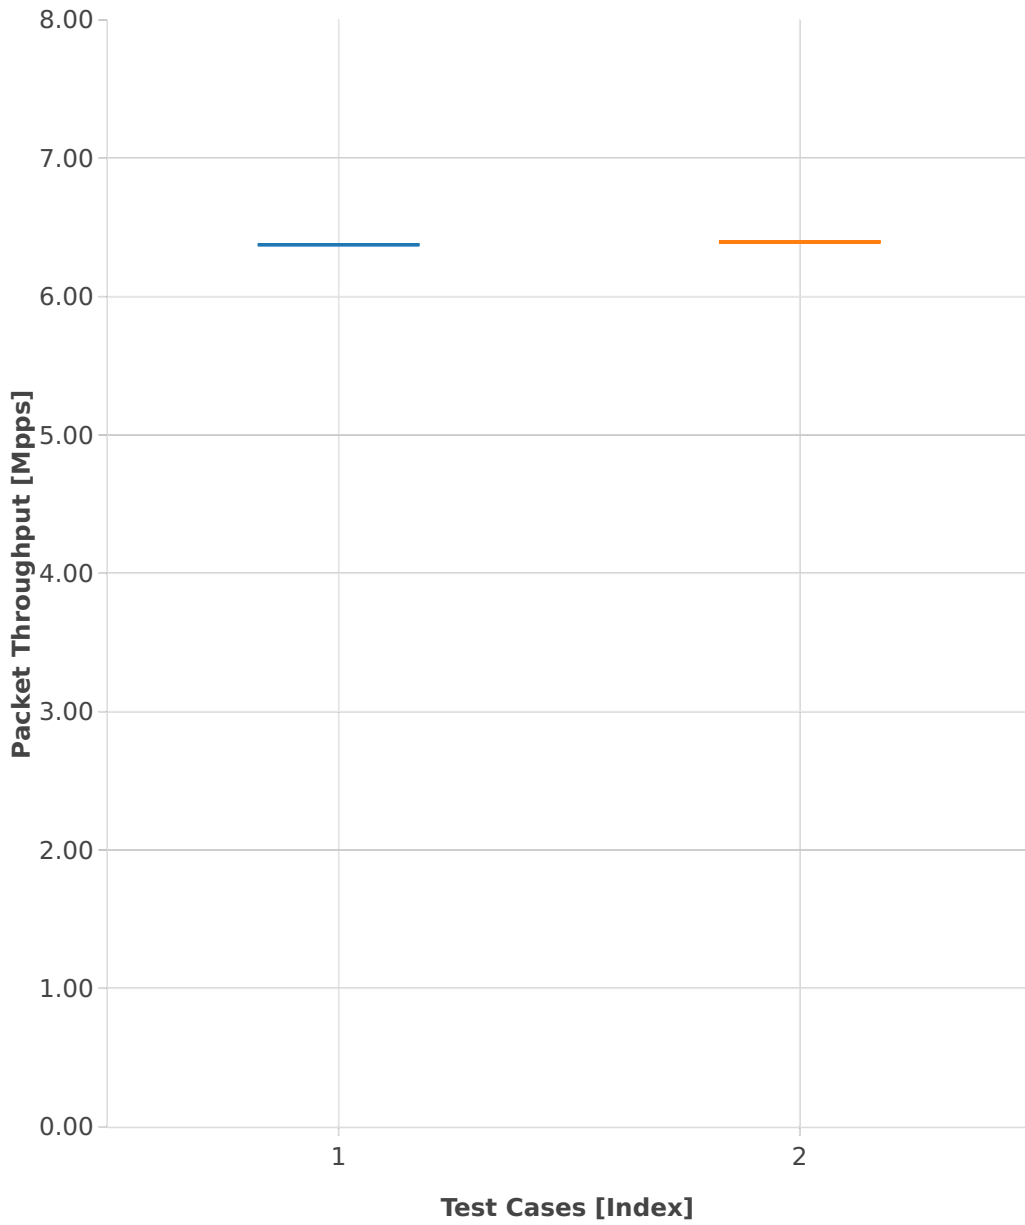

Throughput: ipsec-3n-hsw-xf710-64b-2t2c-base-pdr

- 1. (01 run) ethip4ipsecbase-tnl-ip4base-tnl-aes-gcm
- 2. (01 run) ethip4ipsecbase-tnl-ip4base-tnl-cbc-sha1