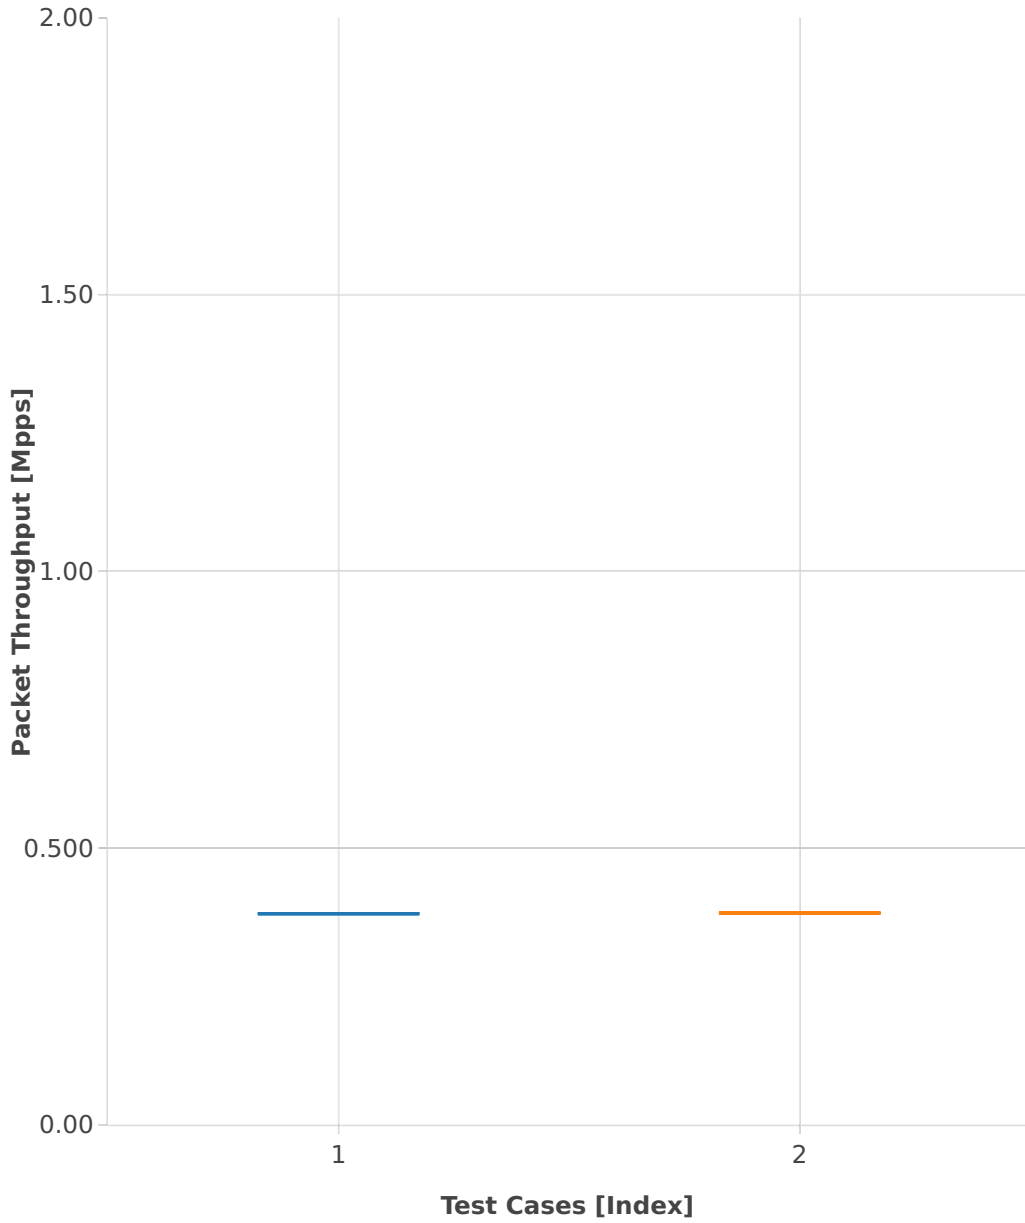

# Throughput: ipsec-3n-hsw-xl710-64b-1t1c-scale-ndr

- 1. (01 run) ethip4ipsecscale1000tnl-ip4base-tnl-aes-gcm
- 2. (01 run) ethip4ipsecscale1000tnl-ip4base-tnl-cbc-sha1