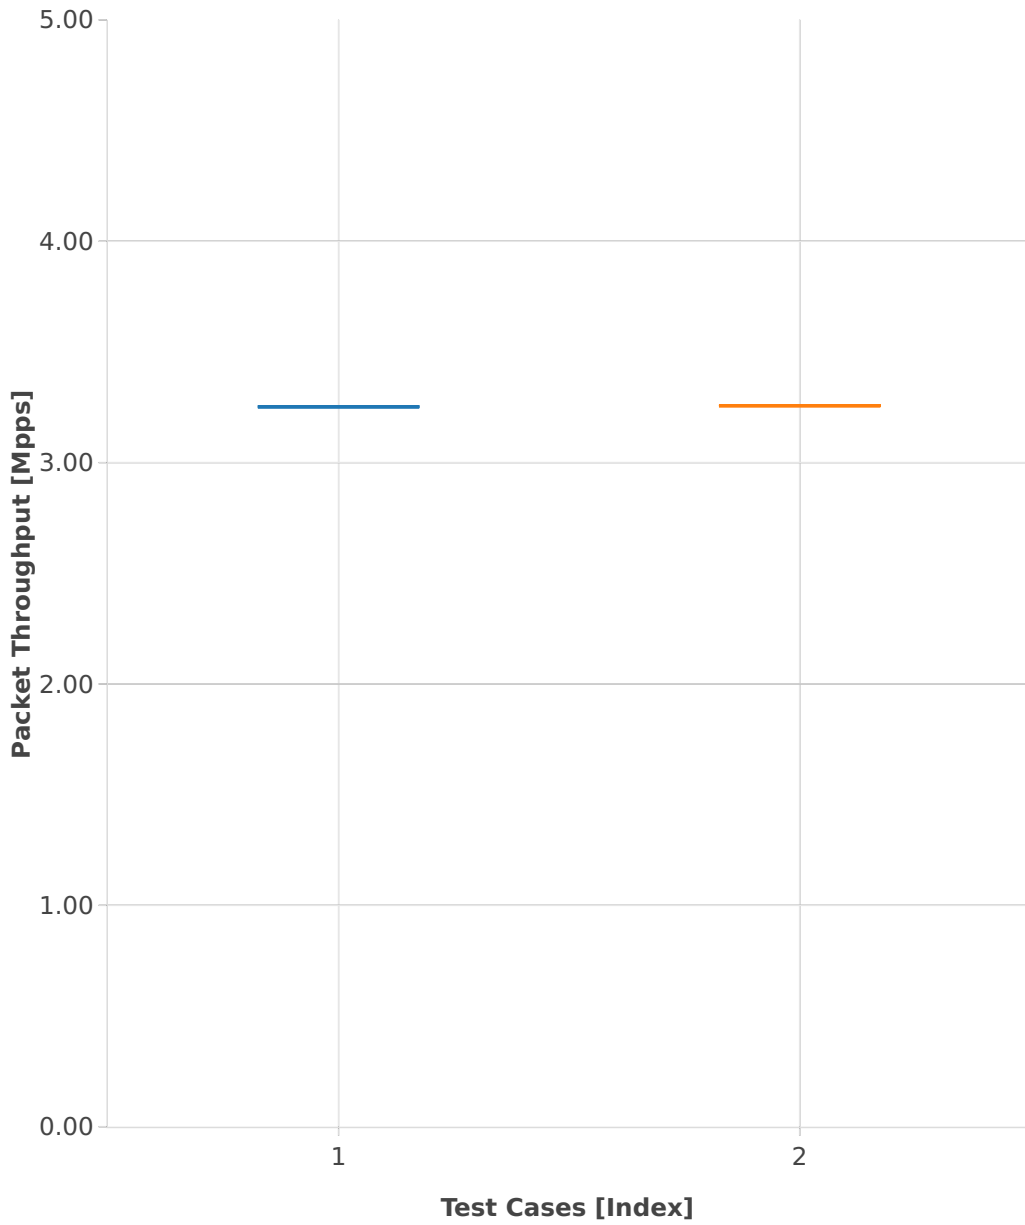

### Throughput: ipsec-3n-hsw-xf710-64b-1t1c-base-ndr

- 1. (01 run) ethip4ipsecbase-tnl-ip4base-tnl-aes-gcm
- 2. (01 run) ethip4ipsecbase-tnl-ip4base-tnl-cbc-sha1