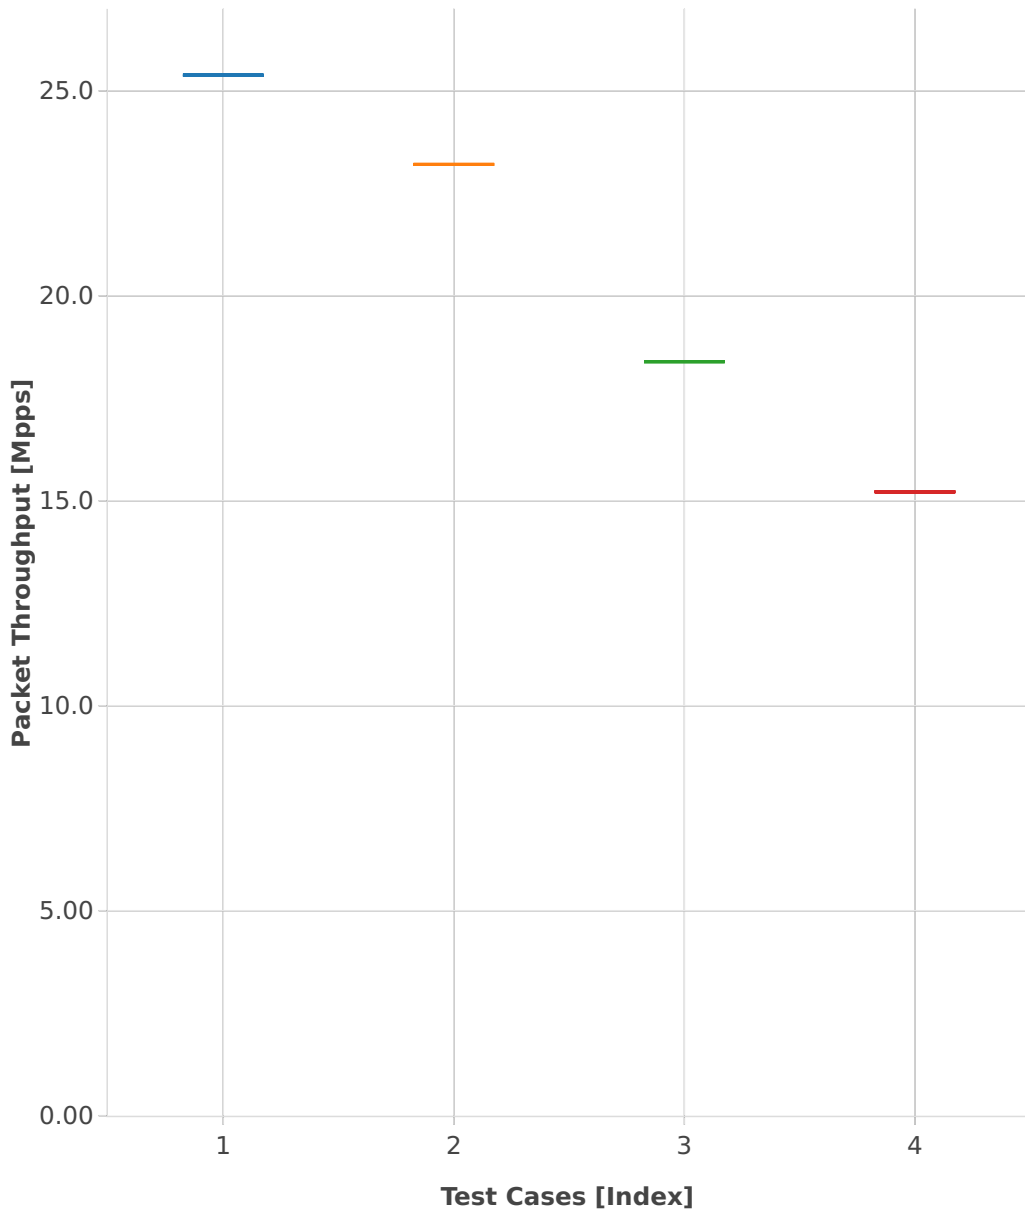

Throughput: ip6-3n-skx-x710-78b-4t2c-base_and_scale-pdr

- 1. (01 run) ethip6-ip6base
- 2. (01 run) ethip6-ip6scale20k
- 3. (01 run) ethip6-ip6scale200k
- 4. (01 run) ethip6-ip6scale2m