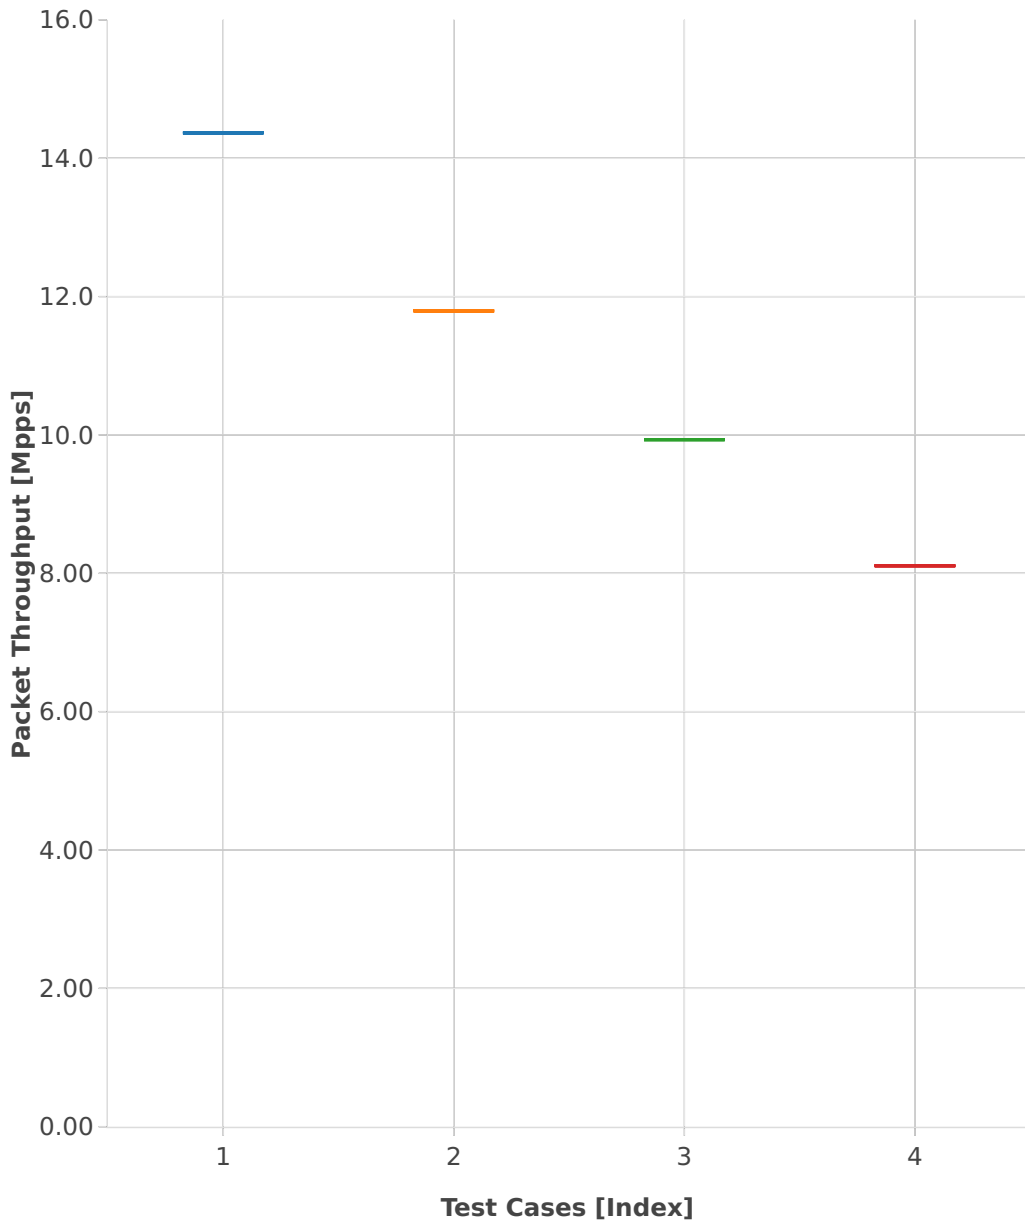

# Throughput: ip6-3n-skx-x710-78b-2t1c-base\_and\_scale-ndr

- 1. (01 run) ethip6-ip6base
- 2. (01 run) ethip6-ip6scale20k
- 3. (01 run) ethip6-ip6scale200k
- 4. (01 run) ethip6-ip6scale2m