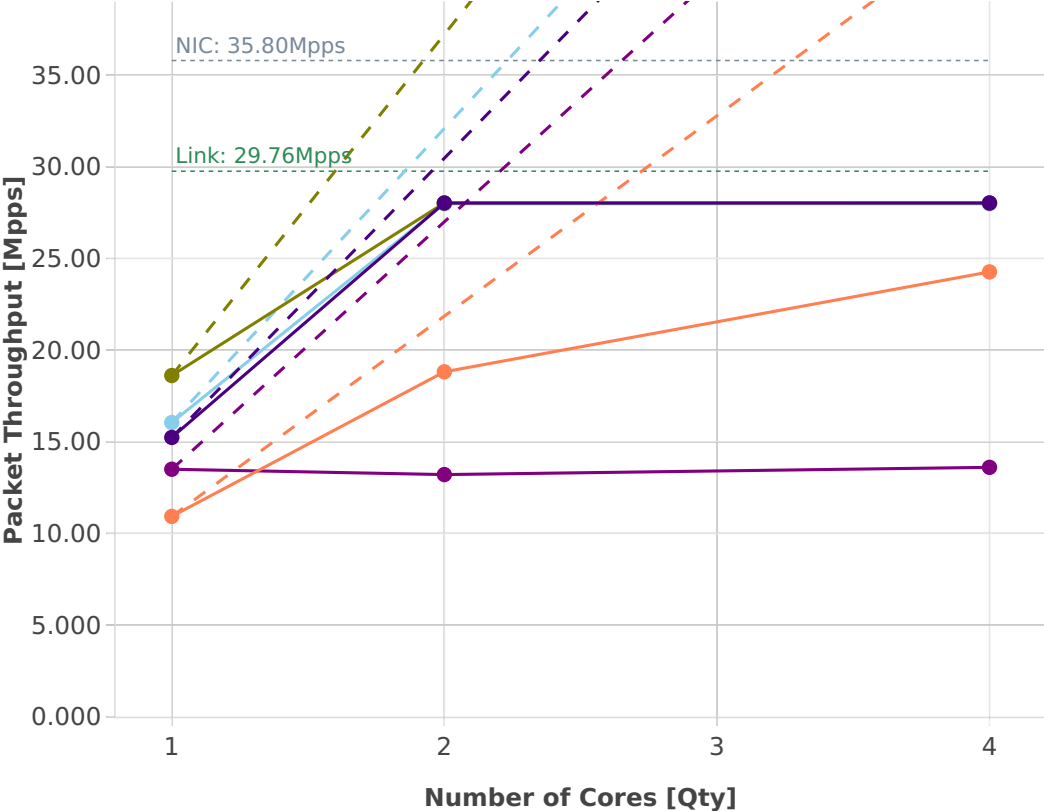

Speedup Multi-core: ip4-3n-skx-x710-64b-features-pdr

-- Perfect — Measured ... Limit

dot1q-ip4base ethip4-ip4base
ethip4udp-ip4base-nat44 ethip4-ip4base-ipolicemarkbase
ethip4-ip4base-copwhtlistbase