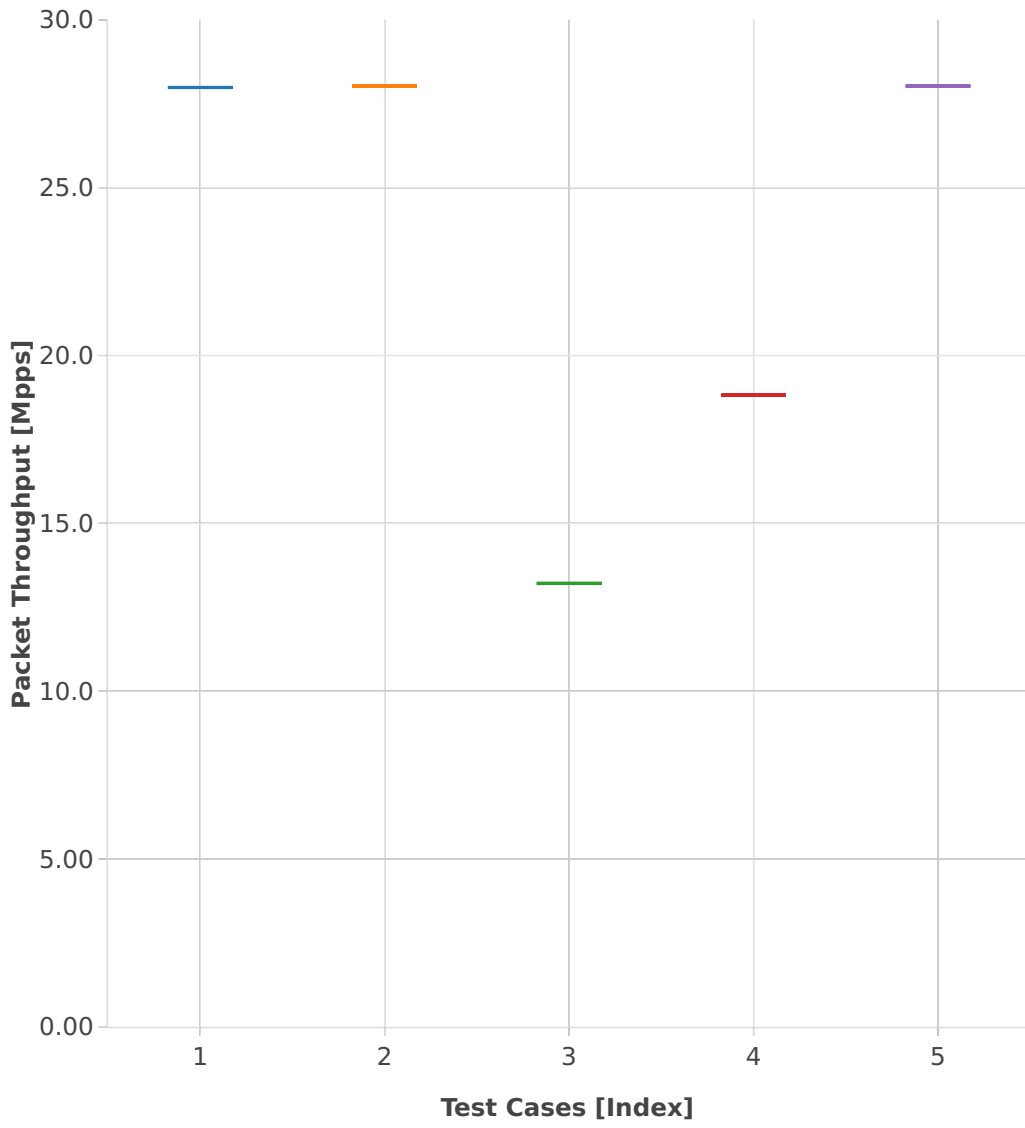

Throughput: ip4-3n-skx-x710-64b-4t2c-features-pdr

- 1. (01 run) dot1q-ip4base
- 2. (01 run) ethip4-ip4base
- 3. (01 run) ethip4udp-ip4base-nat44
- 4. (01 run) ethip4-ip4base-ipolicemarkbase
- 5. (01 run) ethip4-ip4base-copwhtlistbase