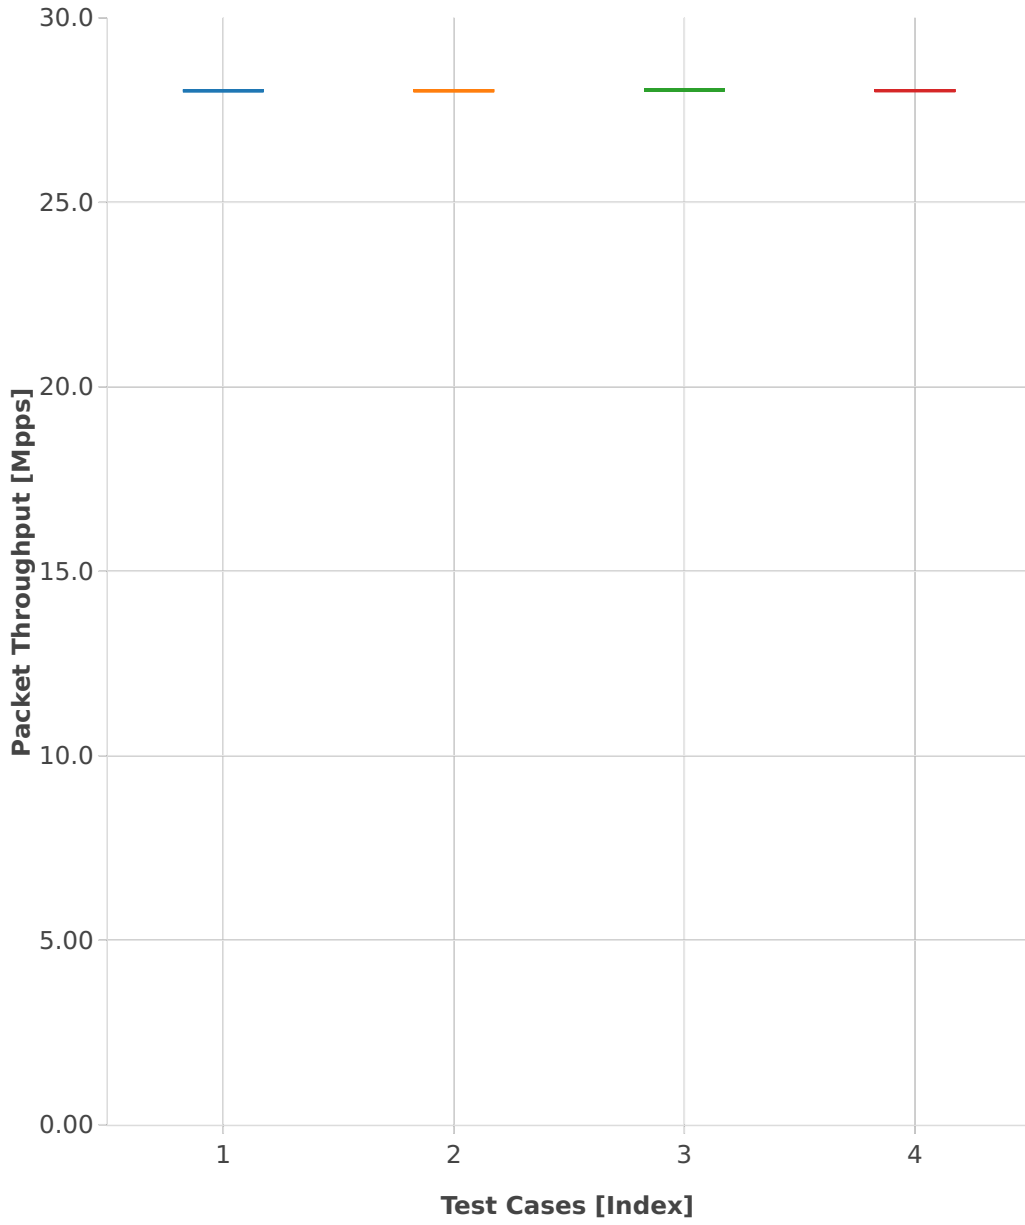

Throughput: ip4-3n-skx-x710-64b-4t2c-base_and_scale-pdr

- 1. (01 run) ethip4-ip4base
- 2. (01 run) ethip4-ip4scale20k
- 3. (01 run) ethip4-ip4scale200k
- 4. (01 run) ethip4-ip4scale2m