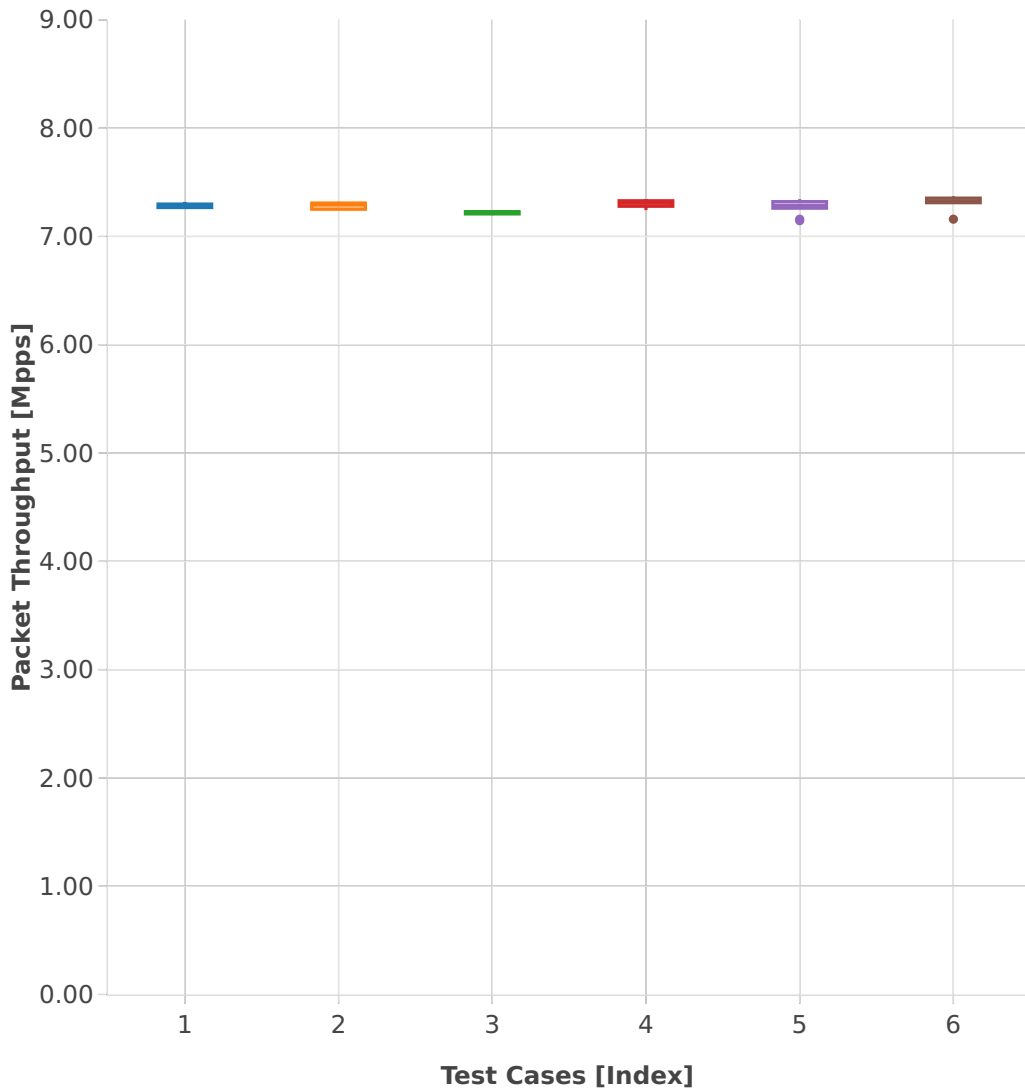

Throughput: vhost-l2sw-3n-skx-x710-64b-4t2c-base_and_features-pdr

- 1. (10 runs) 1lbvpplacp-dot1q-l2bdbasemaclrn-eth-2vhostvr1024-1vm
- 2. (10 runs) dot1q-l2bdbasemaclrn-eth-2vhostvr1024-1vm
- 3. (09 runs) 2lbvpplacp-dot1q-l2bdbasemaclrn-eth-2vhostvr1024-1vm
- 4. (10 runs) dot1q-l2xcbase-eth-2vhostvr1024-1vm
- 5. (10 runs) 1lbvpplacp-dot1q-l2xcbase-eth-2vhostvr1024-1vm
- 6. (10 runs) eth-l2xcbase-eth-2vhostvr1024-1vm