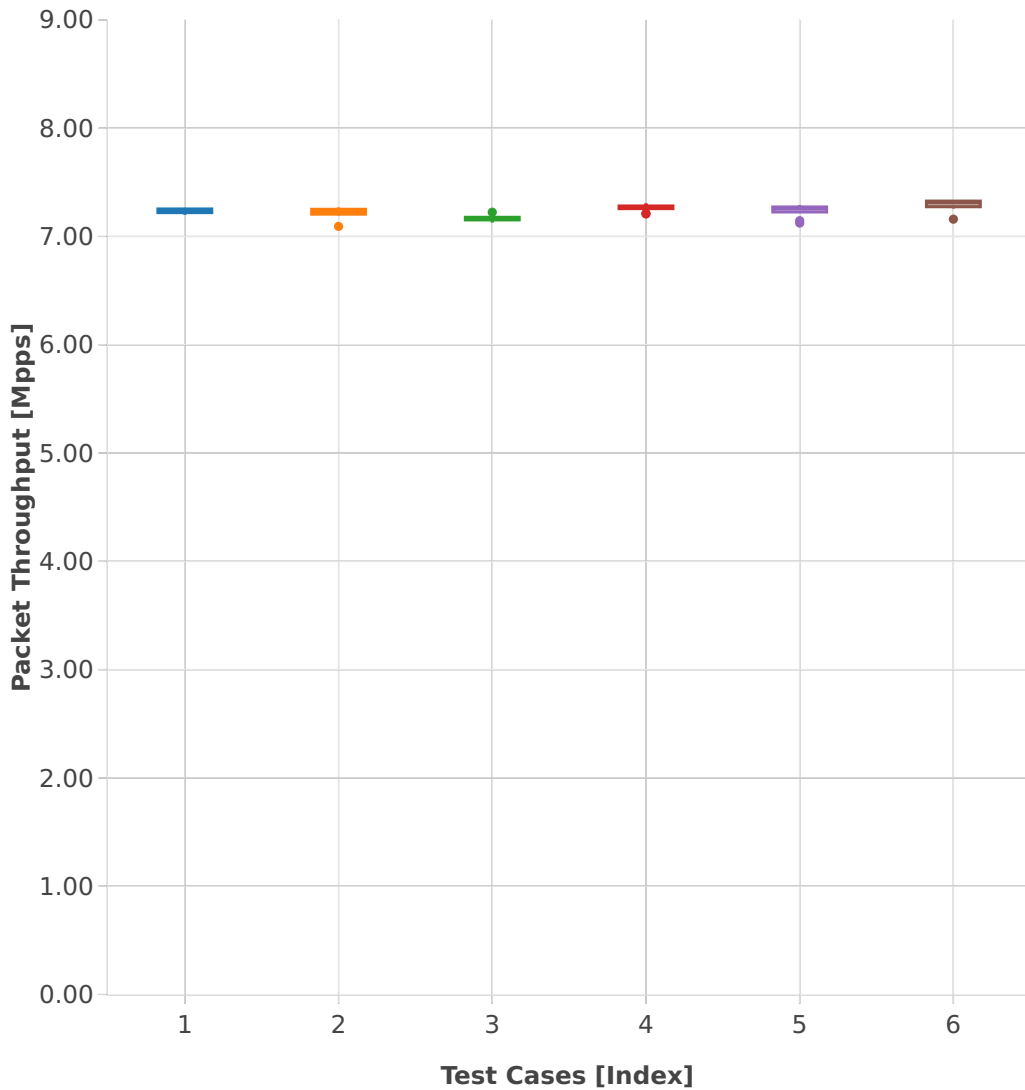

# Throughput: vhost-l2sw-3n-skx-x710-64b-4t2c-base\_and\_features-ndr

- 1. (10 runs) 1lbvpplacp-dot1q-l2bdbasemaclrn-eth-2vhostvr1024-1vm
- 2. (10 runs) dot1q-l2bdbasemaclrn-eth-2vhostvr1024-1vm
- 3. (09 runs) 2lbvpplacp-dot1q-l2bdbasemaclrn-eth-2vhostvr1024-1vm
- 4. (10 runs) dot1q-l2xcbase-eth-2vhostvr1024-1vm
- 5. (10 runs) 1lbvpplacp-dot1q-l2xcbase-eth-2vhostvr1024-1vm
- 6. (10 runs) eth-l2xcbase-eth-2vhostvr1024-1vm