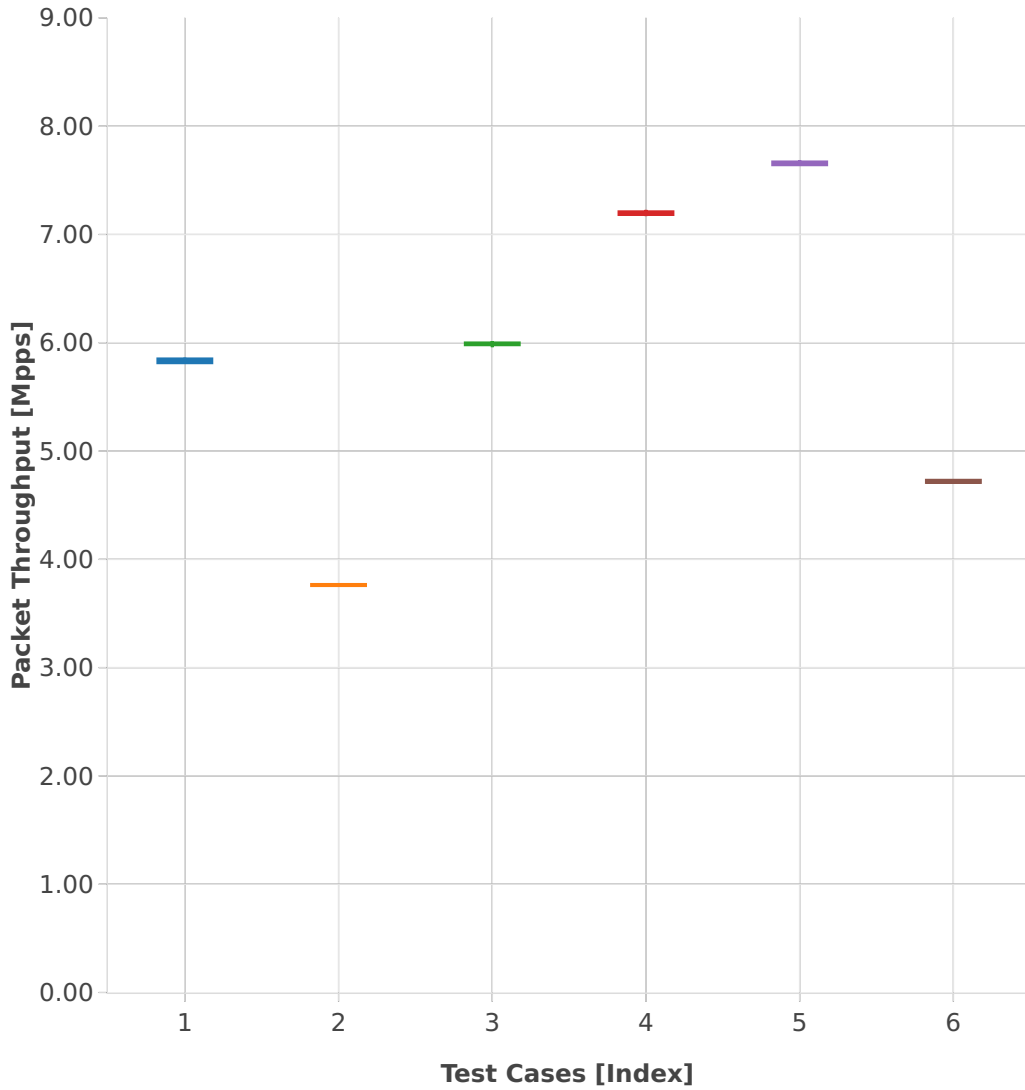

Throughput: vhost-l2sw-3n-skx-x710-64b-2t1c-base_and_features-vm-pdr

- 1. (10 runs) dot1q-l2bdbasemaclrn-eth-2vhostvr1024-1vm
- 2. (10 runs) eth-l2bdbasemaclrn-eth-4vhostvr1024-2vm
- 3. (10 runs) eth-l2bdbasemaclrn-eth-2vhostvr1024-1vm
- 4. (10 runs) dot1q-l2xcbase-eth-2vhostvr1024-1vm
- 5. (10 runs) eth-l2xcbase-eth-2vhostvr1024-1vm
- 6. (10 runs) eth-l2xcbase-eth-4vhostvr1024-2vm