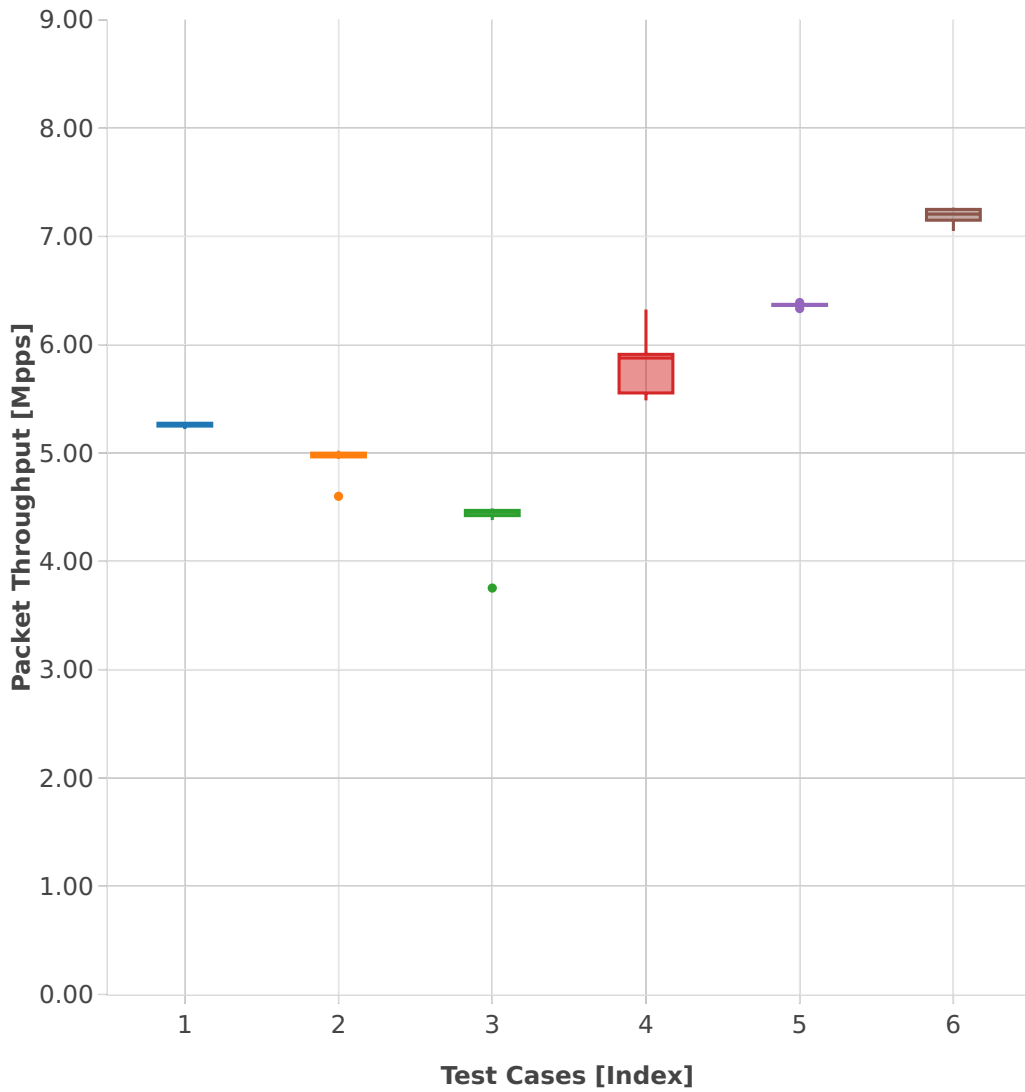

# Throughput: vhost-l2sw-3n-skx-x710-64b-2t1c-base\_and\_features-ndr

- 1. (10 runs) 1lbvpplacp-dot1q-l2bdbasemaclrn-eth-2vhostvr1024-1vm
- 2. (10 runs) dot1q-l2bdbasemaclrn-eth-2vhostvr1024-1vm
- 3. (10 runs) 2lbvpplacp-dot1q-l2bdbasemaclrn-eth-2vhostvr1024-1vm
- 4. (10 runs) dot1q-l2xcbase-eth-2vhostvr1024-1vm
- 5. (10 runs) 1lbvpplacp-dot1q-l2xcbase-eth-2vhostvr1024-1vm
- 6. (10 runs) eth-l2xcbase-eth-2vhostvr1024-1vm