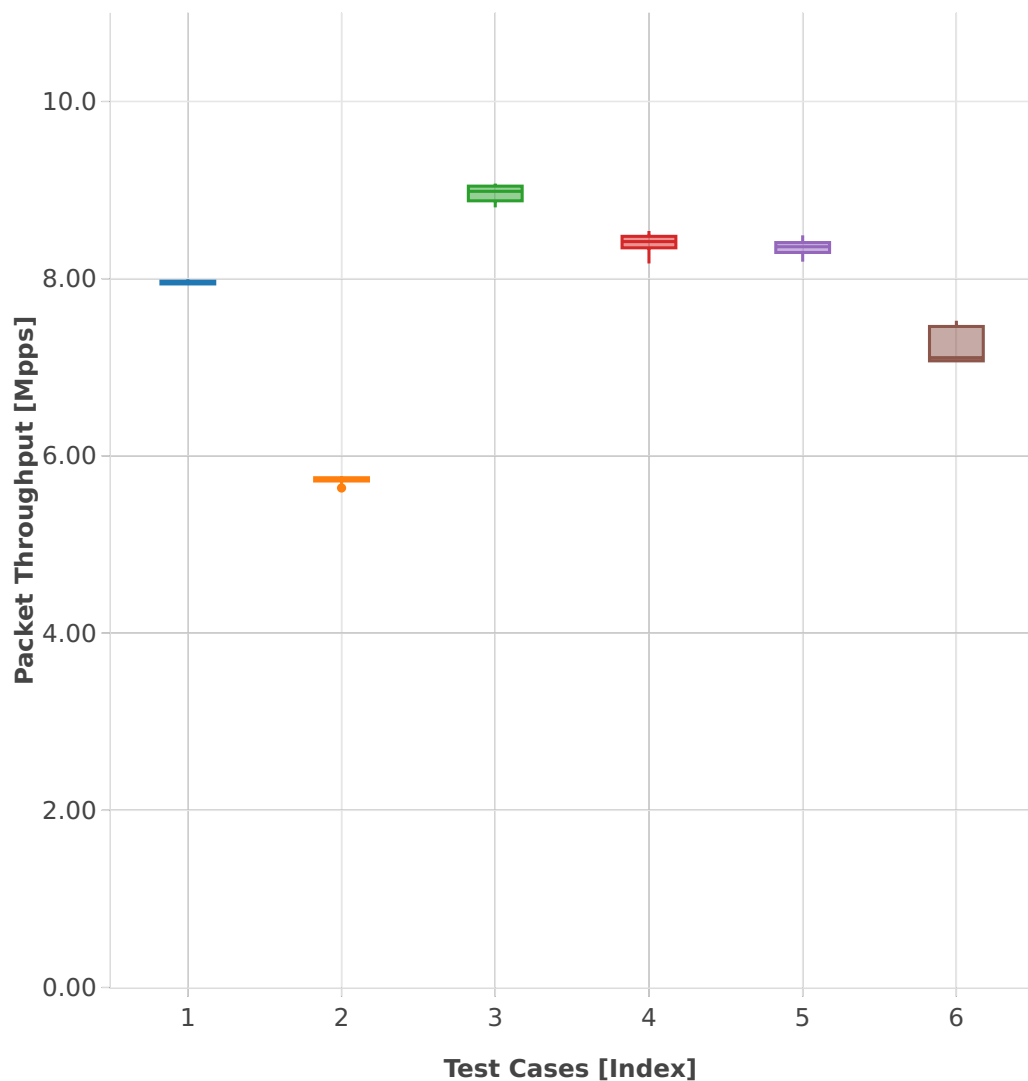

Throughput: vhost-l2sw-3n-hsw-x710-64b-2t2c-base_and_features-vm-pdr

- 1. (09 runs) dot1q-l2bdbasemaclrn-eth-2vhostvr1024-1vm
- 2. (10 runs) eth-l2bdbasemaclrn-eth-4vhostvr1024-2vm
- 3. (10 runs) eth-l2bdbasemaclrn-eth-2vhostvr1024-1vm
- 4. (10 runs) dot1q-l2xcbase-eth-2vhostvr1024-1vm
- 5. (10 runs) eth-l2xcbase-eth-2vhostvr1024-1vm
- 6. (10 runs) eth-l2xcbase-eth-4vhostvr1024-2vm